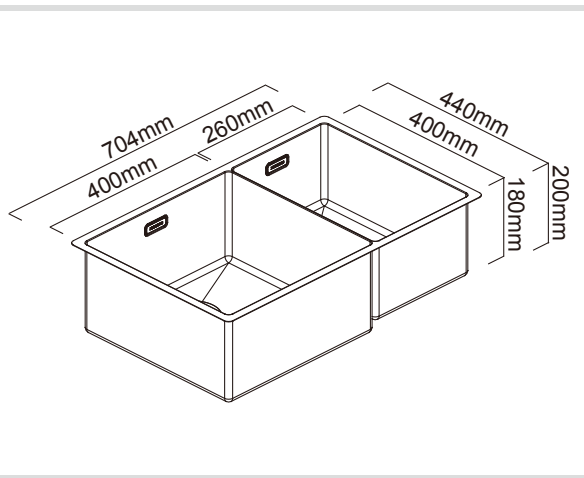

Model Code: 13 CAN660DLHEG

Included Accessories

Optional Accessories

Dimensions

Specifications

| | |
|-------------------|--|
| Description | Double Bowl, Undermount Sink |
| Overall Sink Size | 704mm x 440mm x 200mm deep |
| Bowl Dimensions | 400mm x 400mm x 200mm deep 260mm x 400mm x 180mm deep |
| Drainer Length | N/A |
| Technic | Fabrication |
| Material | Stainless steel SUS304 |

Installation

| | |
|------------------|--|
| Fixings | Undermount clips supplied |
| Template | N/A |
| Min Cabinet Size | 750mm |
| Waste Holes | 2 x 90mm round Compatible with waste disposal |

Plumbing

| | |
|----------------|--|
| Waste Fittings | 2 x (90mm x 1 1/2") basket wastes included |
| Overflow | Available, conditions apply |

Packaging

| | |
|--------------|------------------------------------|
| Carton Type | EPS protection & individual carton |
| Gross Weight | 8.23Kg |
| Carton Size | 790mm x 286mm x 513mm |
| Pack QTY | 1 |