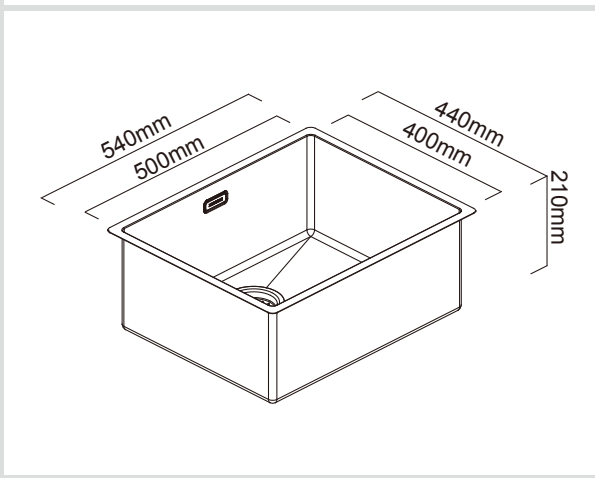

### Dimensions

### Specifications

Description	Single Bowl, Undermount Sink
Overall Sink Size	540mm x 440mm x 210mm deep
Bowl Dimensions	500mm x 400mm x 210mm deep
Drainer Length	N/A
Technic	Fabrication
Material	Stainless steel SUS304

### Installation

Fixings	Undermount clips supplied
Template	N/A
Min Cabinet Size	600mm
Waste Holes	1 x 90mm round Compatible with waste disposal

### Plumbing

Waste Fittings	1 x (90mm x 1 1/2") basket wastes included
Overflow	Available, conditions apply