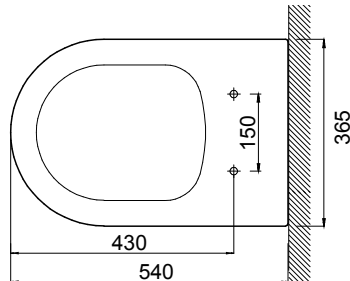

Technical Drawings

Top