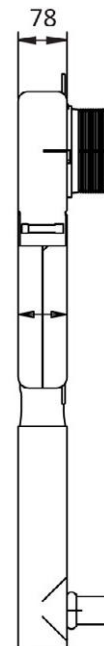

## Technical Drawings

Top

Side Section

Back Section

## Notes

Drawing indicates the technical measurement only and is not a reflection of how the product will look. Sizes approximate. All drawings in millimeters.

## Features

- Dimensions - W480 x H735 x D78 mm
- In-wall cistern for floor-standing toilets.
- Comes with adjustable dual flush valve, fit into 90mm walls.
- Pair with our round or rectangle flush plates, available in White, Chrome High Gloss, Chrome Matt, or Black (sold separately).
- 4 Star WELS rating.

## Technical Drawings

Top

Side