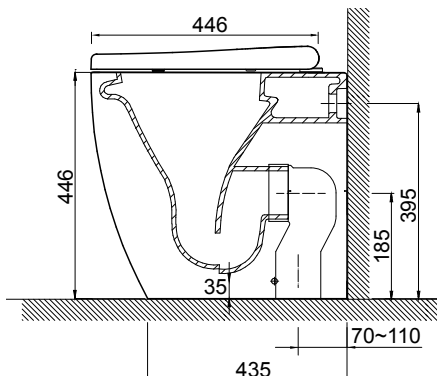

## Features

- Dimensions - W365 x H500 x D540 mm
- Toilet suite includes soft close seat and lid, in-wall cistern and dual flush plate. Floor-fix screw and elbow also included.
- Easy clean rimless design.
- Vitreous china with glazed box rim and trap.
- Removable soft close seat with stainless steel hinges.
- Pair with our round or rectangle flush plates, available in White, Chrome High Gloss, Chrome Matt, or Black.
- In-wall cistern comes with adjustable flush valve.
- Easy height.
- 6/3 litre flush distribution.
- 3 Star WELS rating.

## Technical Drawings

Top

Side Section

Back Section

## Notes

Drawing indicates the technical measurement only and is not a reflection of how the product will look. Sizes approximate. All drawings in millimeters.

## Features

- Dimensions - W480 x H735 x D78 mm
- In-wall cistern for floor-standing toilets.
- Comes with adjustable dual flush valve, fit into 90mm walls.
- Pair with our round or rectangle flush plates, available in White, Chrome High Gloss, Chrome Matt, or Black (sold separately).
- 4 Star WELS rating.