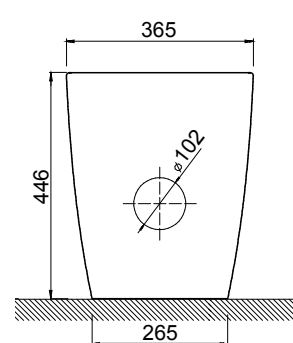

## Features

- Dimensions - W365 x H500 x D540 mm
- Toilet suite includes soft close seat and lid, in-wall cistern and dual flush plate. Floor-fix screw and elbow also included.
- Easy clean rimless design.
- Vitreous china with glazed box rim and trap.
- Removable soft close seat with stainless steel hinges.
- Pair with our round or rectangle flush plates, available in White, Chrome High Gloss, Chrome Matt, or Black.
- In-wall cistern comes with adjustable flush valve.
- Easy height.
- 6/3 litre flush distribution.
- 3 Star WELS rating.

## Technical Drawings

Top

Side Section

Back Section

## Notes

Drawing indicates the technical measurement only and is not a reflection of how the product will look. Sizes approximate. All drawings in millimeters.