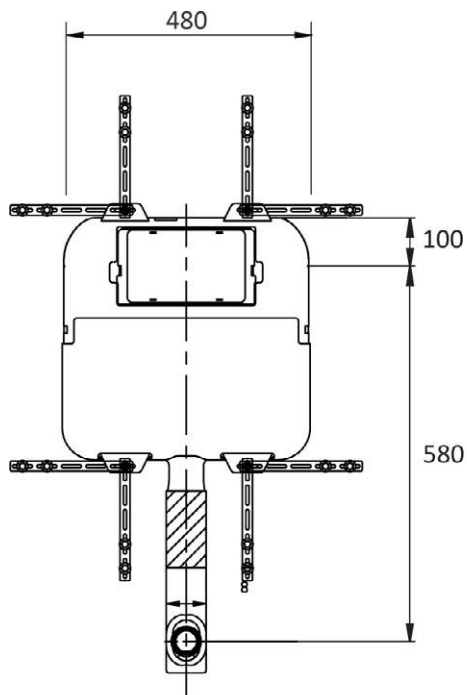

## Notes

Drawing indicates the technical measurement only and is not a reflection of how the product will look. Sizes approximate. All drawings in millimeters.

## Features

- Dimensions - W480 x H735 x D78 mm
- In-wall cistern for floor-standing toilets.
- Comes with adjustable dual flush valve, fit into 90mm walls.
- Pair with our round or rectangle flush plates, available in White, Chrome High Gloss, Chrome Matt, or Black (sold separately).
- 4 Star WELS rating.

## Technical Drawings

Top

Side