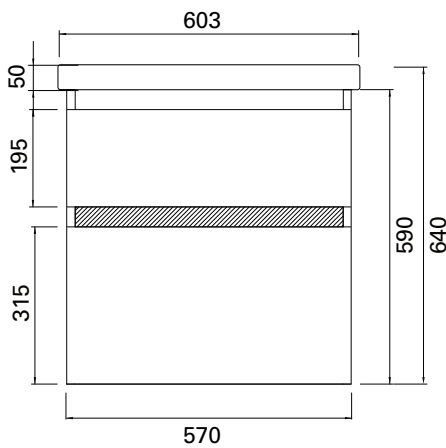

## FEATURES

- Dimensions: W603 x H640 x D355 mm
- Available in widths 600, 800 and 1000 (single bowl).
- Slim depth of only 350mm, with offset right tap.
- Ceramic top with overflow from Europe.
- Available in White or Melamine.
- White Paint - The paint used on our products is polyurethane or UV based. It is five times harder and more durable than lacquer finishes.
- Melamine - Our wood grain melamine is a low-pressure laminate.\*
- Soft-close drawers. New drawer heights offer storage variations.
- Rail options include Silver or Black Aluminium rail. Semi handle (H2) available at an additional cost.

## TECHNICAL DRAWINGS

Top

Back of Basin (AA)

Front

Side

## NOTES

Drawing indicates the technical measurement only and is not a reflection of how the unit will look. Sizes are nominal only. All drawings in millimeters. Drawings not to scale.