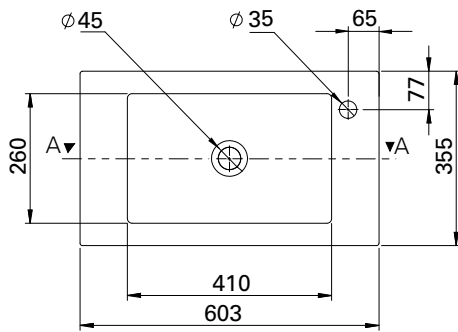

## FEATURES

- Dimensions: W603 x H640 x D355 mm
- Available in widths 600, 800 and 1000 (single bowl).
- Slim depth of only 350mm, with offset right tap.
- Ceramic top with overflow from Europe.
- Available in White or Melamine.
- White Paint - The paint used on our products is polyurethane or UV based. It is five times harder and more durable than lacquer finishes.
- Melamine - Our wood grain melamine is a low-pressure laminate.\*
- Soft-close drawers. New drawer heights offer storage variations.
- Rail options include Silver or Black Aluminium rail. Semi handle (H2) available at an additional cost.

## TECHNICAL DRAWINGS

Top

Back of Basin (AA)

Front

Side

## NOTES

Drawing indicates the technical measurement only and is not a reflection of how the unit will look. Sizes are nominal only. All drawings in millimeters. Drawings not to scale.