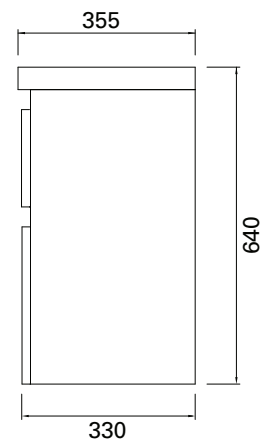

## FEATURES

- Dimensions: W603 x H640 x D355 mm
- Available in widths 600, 800 and 1000 (single bowl).
- Slim depth of only 350mm, with offset right tap.
- Ceramic top with overflow from Europe.
- Available in White or Melamine.
- White Paint - The paint used on our products is polyurethane or UV based. It is five times harder and more durable than lacquer finishes.
- Melamine - Our wood grain melamine is a low-pressure laminate.\*
- Soft-close drawers. New drawer heights offer storage variations.
- Rail options include Silver or Black Aluminium rail. Semi handle (H2) available at an additional cost.

## TECHNICAL DRAWINGS

Top

Back of Basin (AA)

Front

Side

## NOTES

Drawing indicates the technical measurement only and is not a reflection of how the unit will look. Sizes are nominal only. All drawings in millimeters. Drawings not to scale.