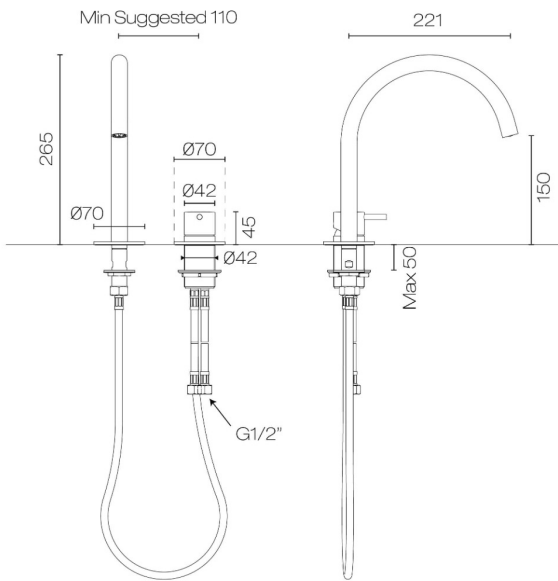

Buddy Round 2 Hole Mixer

Code: CB023

Brand	Progetto
Designer	Plumblin
Origin	Italy
Material	Brass
Type	Basin Mixers & Taps, Deck Mount Spouts & Mixers
Installation	Bench mount
WELS Rating	4 Star
Spout Reach (mm)	221
Height (mm)	261
Bench Hole Size	Spout - 25mm, Mixer - 45mm
Warranty	15 Years
Waste Included	No
Cartridge	B003.001 (35A)
Material	Brass
Organic Finish	Yes
Approx Lead Time	4-8 weeks may apply for some finishes. Please enquire for accurate leadtime.
Notes	Swivel Spout