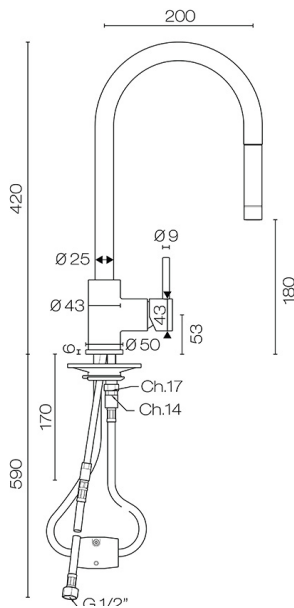

Buddy Kitchen Mixer With Pull Out Spout Chrome

CODE: CB045.CR

Brand	Progetto
Designer	Plumblin
Origin	Italy
WELS Rating	4 Star
Warranty	15 Years
Cartridge	CB042.001 (35A)
Material	Brass
Living Finish	Yes
Other Information	Available in chrome only