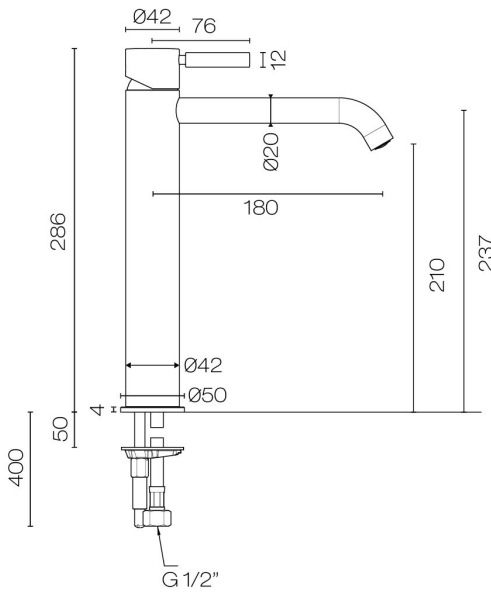

Buddy Pro Vessel Basin Mixer

Code: CBP003HC

Brand	Progetto
Designer	Plumblin
Origin	Italy
Material	Brass
Type	Basin Mixers & Taps
Installation	Bench mount
WELS Rating	4 Star
Spout Reach (mm)	180
Height (mm)	286
Warranty	15 Years
Waste Included	No
Cartridge	CB003.001
Material	Brass
Organic Finish	Yes
Approx Lead Time	4-8 weeks may apply for some finishes. Please enquire for accurate leadtime.