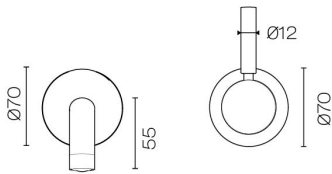

Buddy Pro Wall Mount Mixer

Code: CBP005

Brand	Progetto
Designer	Plumblin
Origin	Italy
Material	Brass
Type	Basin Mixers & Taps, Bath Spouts & Mixers
WELS Rating	4 Star
Spout Reach (mm)	180
Backplate	70mm
Water Inlet	Requires 1/2" BSPF Wingback (Spout)
Warranty	15 Years
Waste Included	No
Cartridge	B003.001 (35A)
Material	Brass
Organic Finish	Yes
Approx Lead Time	4-8 weeks may apply for some finishes. Please enquire for accurate leadtime.
Notes	Can be installed in 3 configurations with the spout to the left (standard), to the right, or underneath the mixer
Other Information	Suitable for basin or bath (2 aerators supplied)