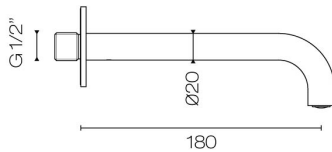

Buddy Pro Wall Mount Mixer

Code: CBP005

Brand	Progetto
Designer	Plumblin
Origin	Italy
Material	Brass
Type	Basin Mixers & Taps, Bath Spouts & Mixers
WELS Rating	4 Star
Spout Reach (mm)	180
Backplate	70mm
Water Inlet	Requires 1/2" BSPF Wingback (Spout)
Warranty	15 Years
Waste Included	No
Cartridge	B003.001 (35A)
Material	Brass
Organic Finish	Yes
Approx Lead Time	4-8 weeks may apply for some finishes. Please enquire for accurate leadtime.
Notes	Can be installed in 3 configurations with the spout to the left (standard), to the right, or underneath the mixer
Other Information	Suitable for basin or bath (2 aerators supplied)