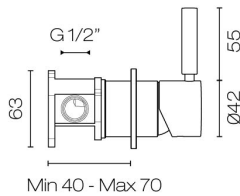

Buddy Pro Wall Mount Mixer

Code: CBP005

Brand	Progetto
Designer	Plumblin
Origin	Italy
Material	Brass
Type	Basin Mixers & Taps, Bath Spouts & Mixers
WELS Rating	4 Star
Spout Reach (mm)	180
Backplate	70mm
Water Inlet	Requires 1/2" BSPF Wingback (Spout)
Warranty	15 Years
Waste Included	No
Cartridge	B003.001 (35A)
Material	Brass
Organic Finish	Yes
Approx Lead Time	4-8 weeks may apply for some finishes. Please enquire for accurate leadtime.
Notes	Can be installed in 3 configurations with the spout to the left (standard), to the right, or underneath the mixer
Other Information	Suitable for basin or bath (2 aerators supplied)