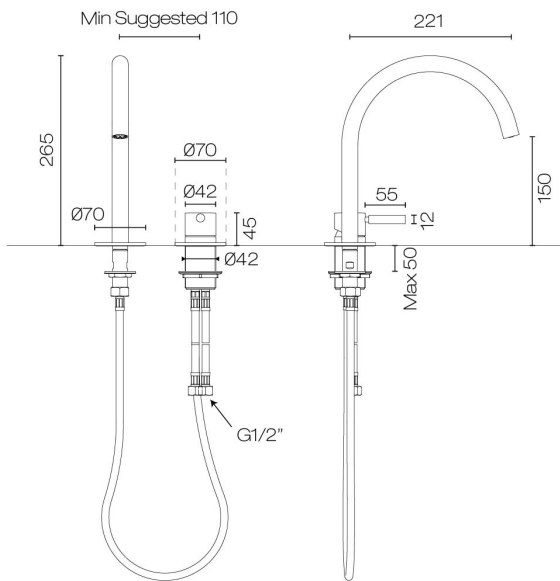

Buddy Pro Round 2 Hole Basin Mixer

Code: CBP023

Brand	Progetto
Designer	Plumblin
Origin	Italy
Material	Brass
Type	Basin Mixers and Taps, Deck Mount Spouts and Mixers
Installation	Bench mount
WELS Rating	4 Star
Spout Reach (mm)	221
Height (mm)	261
Warranty	15 Years
Waste Included	No
Cartridge	B003.001 (35A)
Material	Brass
Organic Finish	Yes
Approx Lead Time	4-8 weeks may apply for some finishes. Please enquire for accurate leadtime.
Notes	Swivel Spout