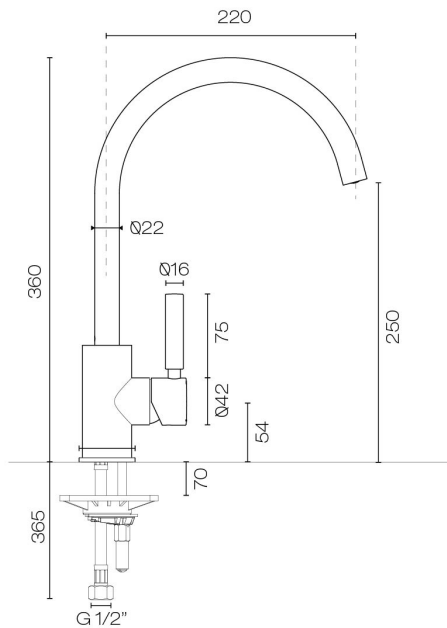

Buddy Pro Kitchen Mixer Round Spout

Code: CBP040

Brand	Progetto
Designer	Plumblin
Origin	Italy
Material	Brass
Type	Kitchen Mixers
Installation	Bench mount
WELS Rating	4 Star
Spout Reach (mm)	220
Height (mm)	360
Bench Hole Size	35mm
Warranty	15 Years
Cartridge	CB044.001
Material	Brass
Organic Finish	Yes
Approx Lead Time	4-8 weeks may apply for some finishes. Please enquire for accurate leadtime.
Notes	Suits mains pressure