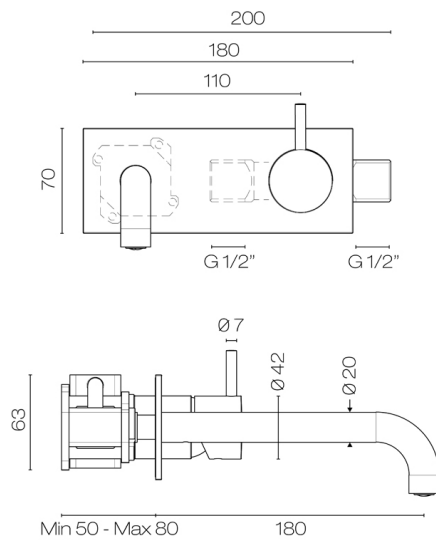

## Buddy X Wall Mount Mixer With Backplate

CODE: CBX006

<b>Brand</b>	Progetto
<b>Designer</b>	Plumblin
<b>Origin</b>	Italy
<b>Installation</b>	Wall mount
<b>WELS Rating</b>	4 Star
<b>Spout Reach (mm)</b>	180
<b>Backplate</b>	70x180mm
<b>Warranty</b>	15 Years
<b>Waste Included</b>	No
<b>Cartridge</b>	B003.001 (35A)
<b>Material</b>	Brass
<b>Living Finish</b>	Yes
<b>Approx Lead Time</b>	4-8 weeks may apply for some finishes. Please enquire for accurate leadtime.
<b>Notes</b>	Mixer can be positioned left, right or above spout
<b>Other Information</b>	Suitable for basin or bath (2 aerators supplied)