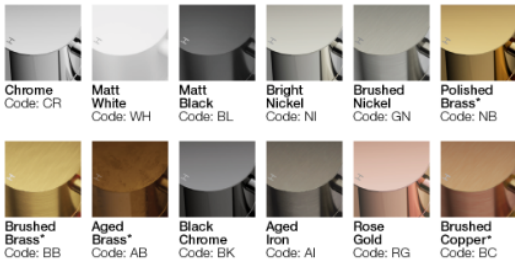

## Buddy X Wall Mount Mixer With Backplate

CODE: CBX006

<b>Brand</b>	Progetto
<b>Designer</b>	Plumblin
<b>Origin</b>	Italy
<b>Installation</b>	Wall mount
<b>WELS Rating</b>	4 Star
<b>Spout Reach (mm)</b>	180
<b>Backplate</b>	70x180mm
<b>Warranty</b>	15 Years
<b>Waste Included</b>	No
<b>Cartridge</b>	B003.001 (35A)
<b>Material</b>	Brass
<b>Living Finish</b>	Yes
<b>Approx Lead Time</b>	4-8 weeks may apply for some finishes. Please enquire for accurate leadtime.
<b>Notes</b>	Mixer can be positioned left, right or above spout
<b>Other Information</b>	Suitable for basin or bath (2 aerators supplied)

### FINISH OPTIONS

\*Living Finishes: Polished, Brushed & Aged Brass & Brushed Copper are uncoated 'Living Finishes' that will age and change over time and variations between items may be visual. The patina will change differently depending on the area, usage and water properties meaning each piece takes on a unique, organic look over time.