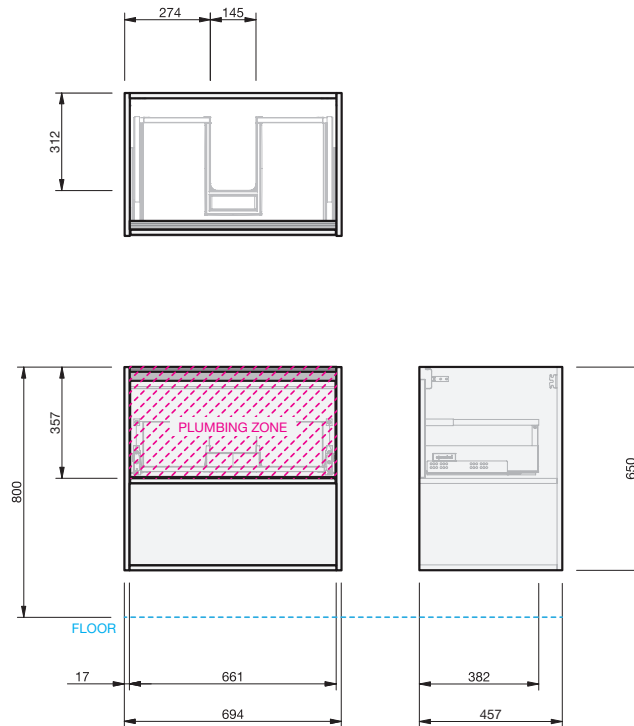

CABINET SPECIFICATION

City 46 - 700 - Wall - 1 Drawer 1 Open Storage

Basin range (refer to applicable basin specification)

- Drawings depict cabinet only.
- It is important to decide on what height you want your finished top surface from the floor, this will determine where your plumbing will be positioned.
- We suggest that you install your wall hung vanity between 830-950mm high to the finished top surface.
- Waste outlet positioned for standard bottle trap and pop up basin waste.
- Onda Storage Type A supplied with vanity.

30 YEARS

AQUAEDGE

SOFT CLOSE

ONDA STORAGE

INDICATES PLUMBING -----

INDICATES FLOOR SURFACE -----

IMPORTANT NOTE: Throughout this guide, dimensions may vary by ± 2 mm. Please read the installation manual for detailed information on installing the product. St. Michel pursues a policy of continuing improvement in design and manufacturing of its products. The right is therefore reserved to vary specifications without notice. For full installation instructions visit stmichel.co.nz.