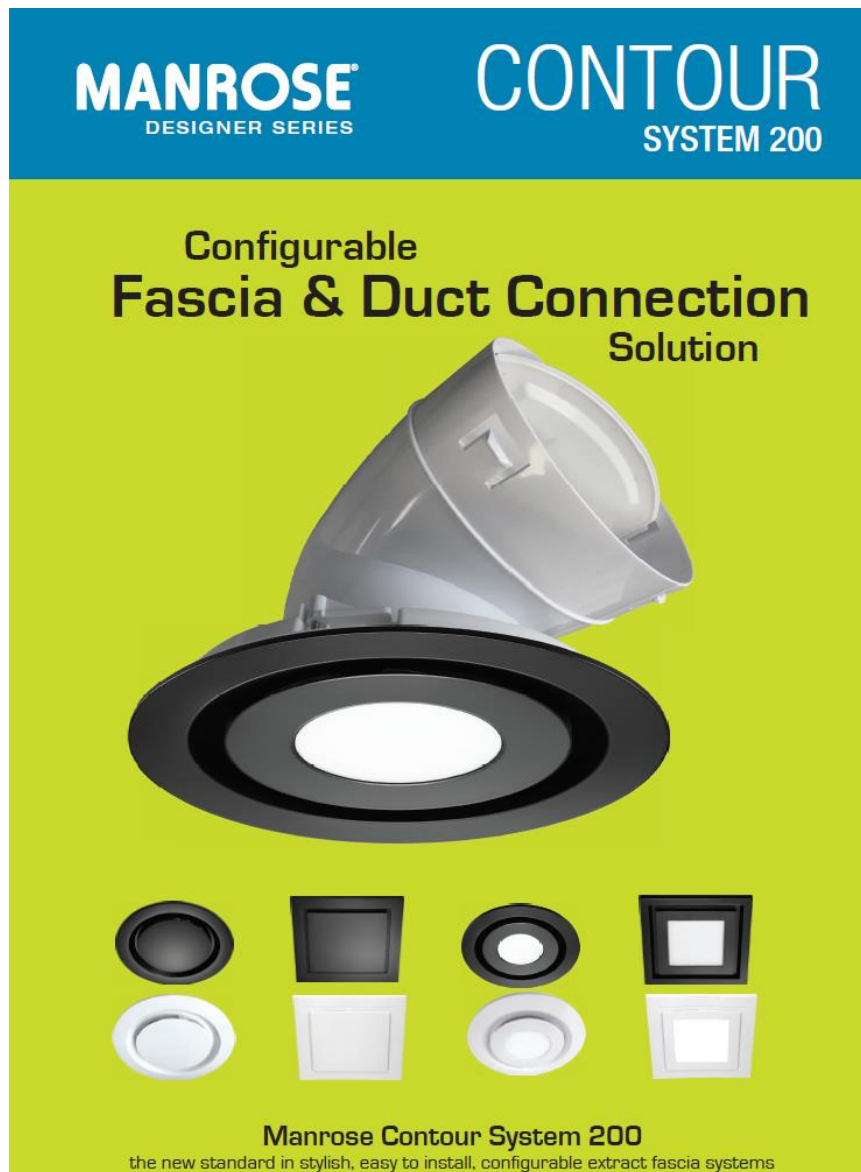

MANROSE®

Datasheet and FAQ's

Manrose Contour System 200 Range

Configurable Contour System 200

Introducing the all new Manrose Contour modular fascia and extract adaption system – the configurable bathroom ventilation extraction system that features modular fascias for rapid and reliable attachment to the Contour ceiling plenum or duct adapter unit.

The range is designed to be used with Manrose in-line fans and accessories – like the Hyper150, Mixflo or Blue Jet fans (sold separately).

The Contour System 200 range includes white and black Fascias in round or square, as well as these items with LED light panels that include the SELV LED driver.

The LED light panel range includes a quick connect plug-in driver with pre-fitted plug and lead and energy saving IP44 wet-area safe SELV LED lighting.

The low installation depth, and side ducted design makes installing in tight spots like multi story applications possible. The low installation depth, and side ducted design makes installing in tight spots like multi story applications possible.

MANROSE®

Contour Range Features:

- Stylish slim line design
- Super low profile
- Available in White or Black
- 10w LED Light panel options including driver with quick connection 12V plug and pre-fitted 240V supply lead and plug
- Choice of purpose made ceiling plenum with moulded plastic elbow outlet and backflow preventer for unimpeded airflow, OR adapter unit
- Fascias are easy to install, remove and clean
- 5 year warranty