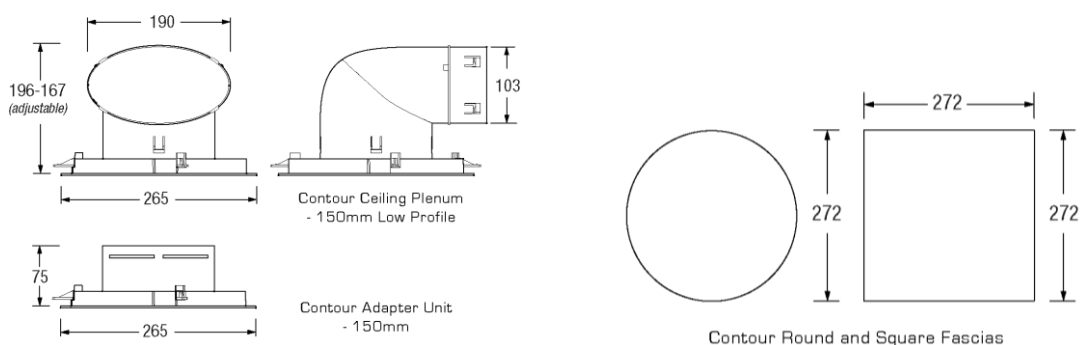

DCT4502- Manrose Contour System 200 200mm Round Fascia White

DCT4503- Manrose Contour System 200 200mm Round Fascia Black

DCT4504- Manrose Contour System 200 200mm Square Fascia White

DCT4505- Manrose Contour System 200 200mm Square Fascia Black

DCT4506- Manrose Contour System 200 200mm Round Fascia with 10W LED White

DCT4507- Manrose Contour System 200 200mm Round Fascia with 10W LED Black

DCT4508- Manrose Contour System 200 200mm Square Fascia with 10W LED White

DCT4509- Manrose Contour System 200 200mm Square Fascia with 10W LED Black

Specifications

	DCT4502	DCT4503	DCT4504	DCT4505	DCT4506	DCT4507	DCT4508	DCT4509
White	✓		✓		✓		✓	
Black		✓		✓		✓		✓
Round	✓	✓			✓	✓		
Square			✓	✓			✓	✓
SELV for Zone 1 Wet Areas					✓	✓	✓	✓
IP44					✓	✓	✓	✓
642lm					✓	✓	✓	✓
4200K					✓	✓	✓	✓
10W					✓	✓	✓	✓

The Ceiling Plenum and the Adapter Unit both have a cut out size of 238mm.

Dimensions (mm)

MANROSE®

Images

DCT4500

Manrose Contour
150mm Adapter Unit

DCT4501

Manrose Contour
150mm Ceiling Plenum
with Elbow Adapter