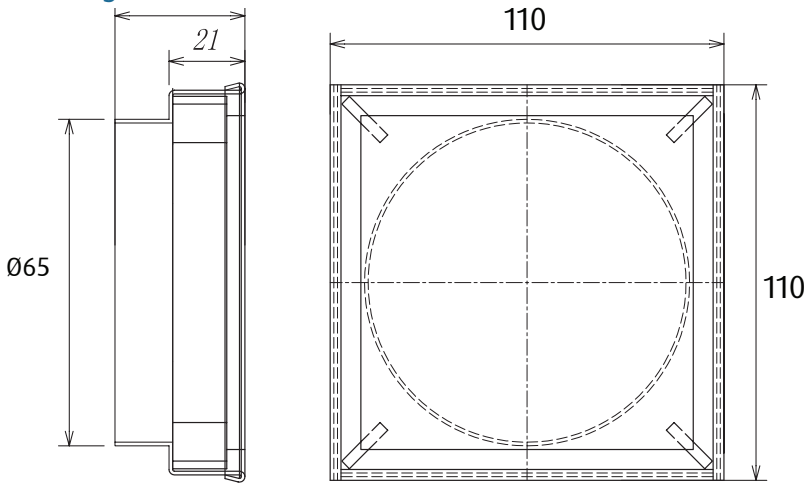

FD11XS65-SI

Dimensions (mm)

110(l) x 110(w) x 21(d)

Features

Superior fall/centre outlet

316 grade stainless steel

Manufactured from high quality maintenance-free materials

Ø65mm

Drawing

Drainage

Point Drain

LINEAR

Product Code

FD11XS65-L

Dimensions (mm)

110(l) x 110(w) x 21(d)

Drawing

Drainage

Point Drain

TILE INSERT

Product Code

FD11XS65-T

Dimensions (mm)

110(l) x 110(w) x 21(d)