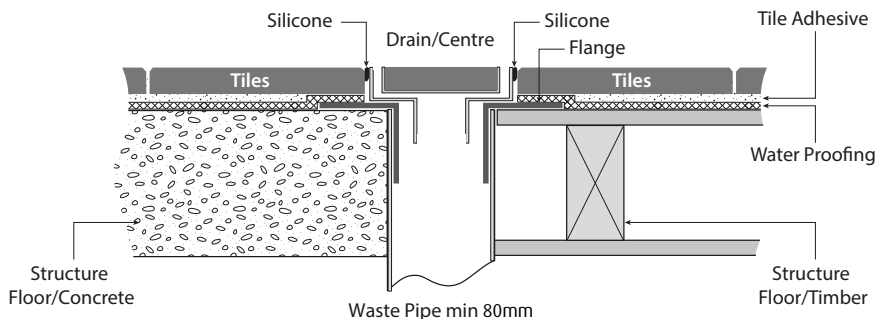

Drawing

Drainage

Point Drain

TILE INSERT

Product Code

FD11XS65-T

Dimensions (mm)

110(l) x 110(w) x 21(d)