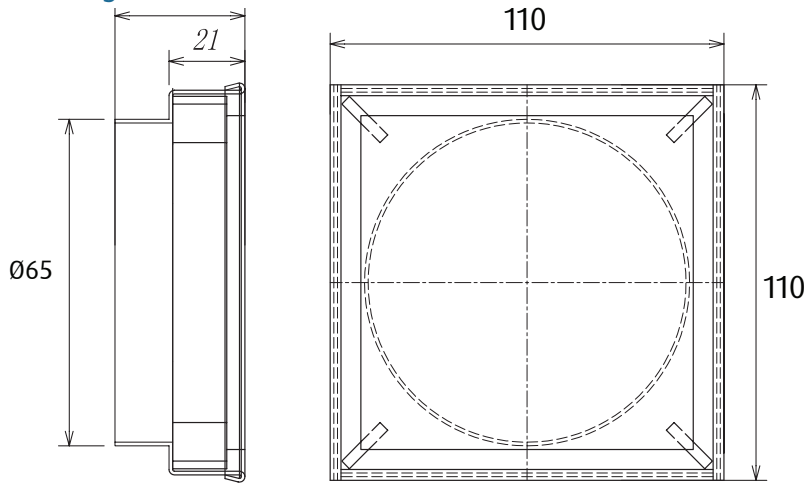

FD11XS65-SI

Dimensions (mm)

110(l) x 110(w) x 21(d)

Features

Superior fall/centre outlet

316 grade stainless steel

Manufactured from high quality maintenance-free materials

Ø65mm

Drawing

Drainage

Point Drain

MESH

Product Code

FD11XS65-M

Dimensions (mm)

110(l) x 110(w) x 21(d)

Drawing

Drainage

Point Drain

LINEAR

Product Code

FD11XS65-L

Dimensions (mm)

110(l) x 110(w) x 21(d)