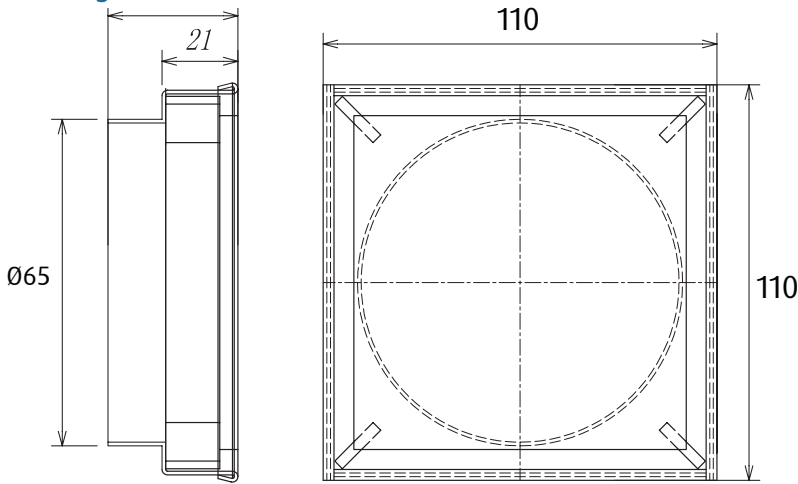

Drawing

Drainage

Point Drain

SOLID BRUSHED STAINLESS

Product Code

FD11XS65-SI

Dimensions (mm)

110(l) x 110(w) x 21(d)

Features

Superior fall/centre outlet

316 grade stainless steel

Manufactured from high quality maintenance-free materials

Ø65mm

5 year warranty

Required waste flange Ø80mm (minimum)