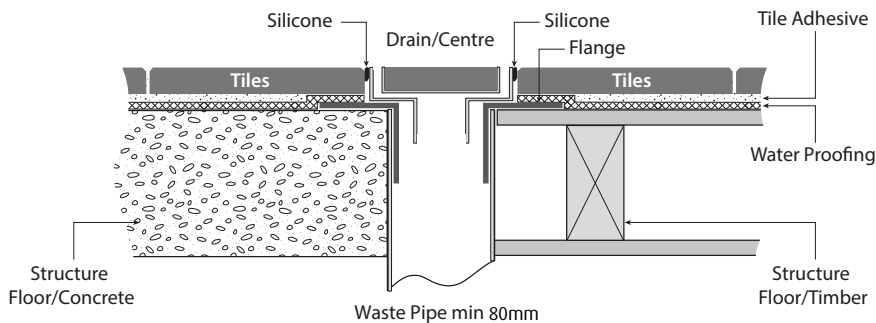

Installation Diagram

Tranquillity New Zealand Ltd

NEW ZEALAND T 0800 805 558 E info@tbw.co.nz W tbw.co.nz

AUSTRALIA T 1300 621 151 E info@formebathroomcollection.com.au W formebathroomcollection.com.au