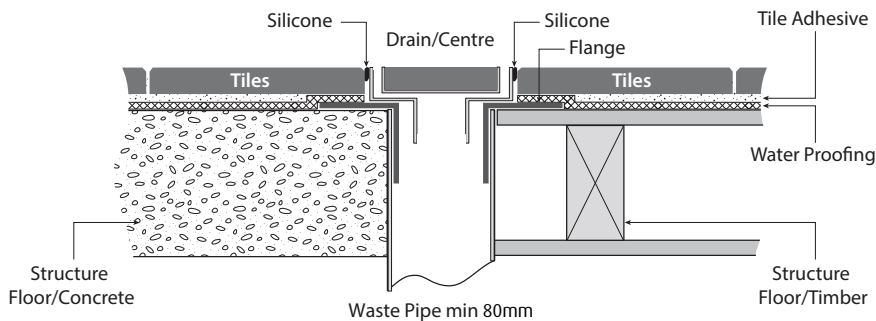

Features

Superior fall/centre outlet

316 grade stainless steel

Manufactured from high quality
maintenance-free materials

Ø65mm

5 year warranty

Required waste flange Ø80mm
(minimum)

Installation Diagram