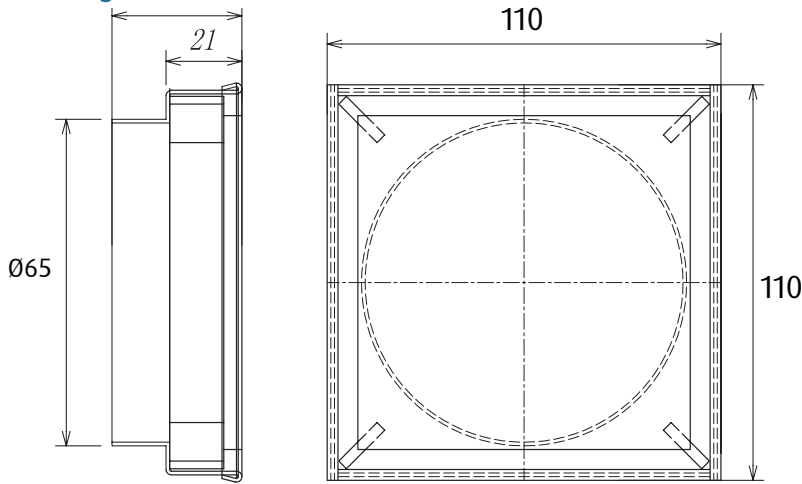

Drawing

Drainage

Point Drain

LINEAR

Product Code

FD11XS65-L

Dimensions (mm)

110(l) x 110(w) x 21(d)

Drawing

Drainage

Point Drain

TILE INSERT

Product Code

FD11XS65-T

Dimensions (mm)

110(l) x 110(w) x 21(d)

Drawing

Drainage

Point Drain

JAGUAR BLACK GLASS

Product Code

FD11XS65-G

Dimensions (mm)

110(l) x 110(w) x 21(d)