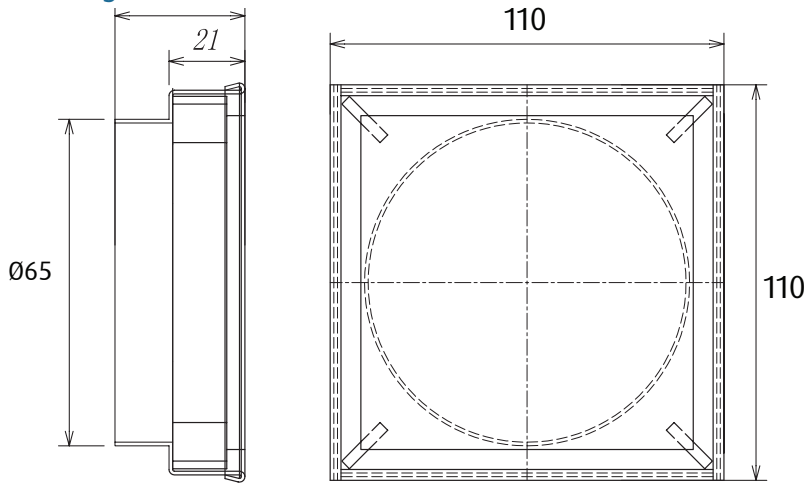

FD11XS65-SI

Dimensions (mm)

110(l) x 110(w) x 21(d)

Features

Superior fall/centre outlet

316 grade stainless steel

Manufactured from high quality maintenance-free materials

Ø65mm

Drawing

Drainage

Point Drain

LINEAR

Product Code

FD11XS65-L

Dimensions (mm)

110(l) x 110(w) x 21(d)