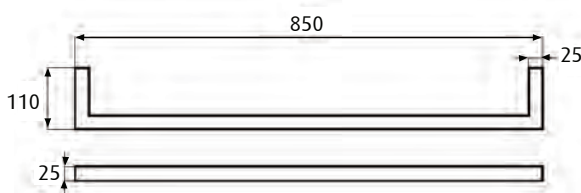

Single bar BRUSHED GUN-METAL
PRB45 GM/PRB60 GM/PRB85 GM

Drawing

- Notes:**
- This rail should be installed in a landscape direction, one on top of the other to create an aesthetic floating ladder feature in the bathroom.
 - Spacing choice of 80mm to 160mm between rails.
 - Width centres : 425mm /575mm / 825mm respectively
 - Single bar fixing kit
- Product Code: HFB100 (Includes a fixing bar, 100 watt transformer, fixing screws and instructions).

Dimensions

450/600/850(w) x 110(d) mm

Features

Easy to install

Fixing kit required for installation includes fixing bar and transformer (to be purchased separately)

Right-hand side hardwired only

12V power design allows for installation almost anywhere in your bathroom

Drawing

- Notes:**
- This rail should be installed in a landscape direction, one on top of the other to create an aesthetic floating ladder feature in the bathroom.
 - Spacing choice of 80mm to 160mm between rails.
 - Width centres : 425mm /575mm /825mm respectively.
 - Single bar fixing kit
Product Code: HFB100 (Includes a fixing bar, 100 watt transformer, fixing screws and instructions).

Dimensions

450/600/850(w) x 110(d) mm

Features

Easy to install

Fixing kit required for installation includes fixing bar and transformer. Should be purchased separately.

Right-hand side hardwired only

12V power design allows for installation almost anywhere in your bathroom