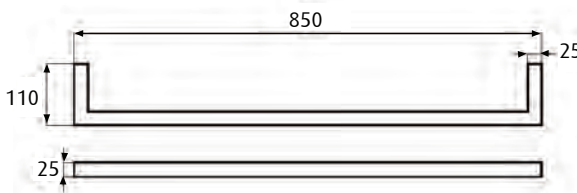

Single bar BRUSHED GUN-METAL
PRB45 GM/PRB60 GM/PRB85 GM

Drawing

- Notes:**
- This rail should be installed in a landscape direction, one on top of the other to create an aesthetic floating ladder feature in the bathroom.
 - Spacing choice of 80mm to 160mm between rails.
 - Width centres : 425mm /575mm / 825mm respectively
 - Single bar fixing kit
- Product Code: HFB100 (Includes a fixing bar, 100 watt transformer, fixing screws and instructions).

Dimensions

450/600/850(w) x 110(d) mm

Features

Easy to install

Fixing kit required for installation includes fixing bar and transformer (to be purchased separately)

Right-hand side hardwired only

12V power design allows for installation almost anywhere in your bathroom

Data Sheets

Heated Towel Rails

SINGLE
BARS
SQUARE

Single bar POLISHED
PSB45/PSB60/PSB85

Single bar BLACK
PSB45 Black/PSB60 Black/PSB85 Black

Single bar BRUSHED STAINLESS
PSB45 BSS/PSB60 BSS/PSB85 BSS

Single bar BRUSHED GUN-METAL
PSB45 GM/PSB60 GM/PSB85 GM

Drawing

- Notes:**
- This rail should be installed in a landscape direction, one on top of the other to create an aesthetic floating ladder feature in the bathroom.
 - Spacing choice of 80mm to 160mm between rails.
 - Width centres : 425mm /575mm /825mm respectively.
 - Single bar fixing kit
Product Code: HFB100 (Includes a fixing bar, 100 watt transformer, fixing screws and instructions).