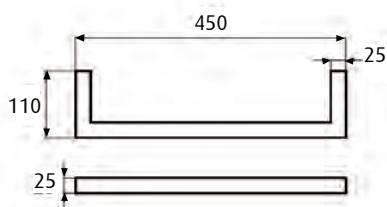

Single bar BRUSHED GUN-METAL
PRB45 GM/PRB60 GM/PRB85 GM

Drawing

- Notes:**
- This rail should be installed in a landscape direction, one on top of the other to create an aesthetic floating ladder feature in the bathroom.
 - Spacing choice of 80mm to 160mm between rails.
 - Width centres : 425mm /575mm / 825mm respectively
 - Single bar fixing kit
- Product Code: HFB100 (Includes a fixing bar, 100 watt transformer, fixing screws and instructions).

Dimensions

450/600/850(w) x 110(d) mm

Features

Easy to install

Fixing kit required for installation includes fixing bar and transformer (to be purchased separately)

Right-hand side hardwired only

12V power design allows for installation almost anywhere in your bathroom

Drawing

- Notes:**
- This rail should be installed in a landscape direction, one on top of the other to create an aesthetic floating ladder feature in the bathroom.
 - Spacing choice of 80mm to 160mm between rails.
 - Width centres : 425mm /575mm /825mm respectively.
 - Single bar fixing kit
Product Code: HFB100 (Includes a fixing bar, 100 watt transformer, fixing screws and instructions).

Dimensions

450/600/850(w) x 110(d) mm

Features

Easy to install

Fixing kit required for installation includes fixing bar and transformer. Should be purchased separately.

Right-hand side hardwired only

12V power design allows for installation almost anywhere in your bathroom