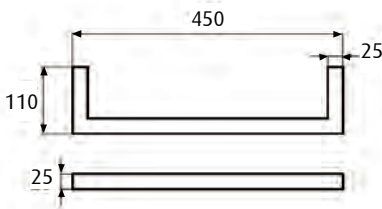

Single bar BRUSHED GUN-METAL
PRB45 GM/PRB60 GM/PRB85 GM

Drawing

- Notes:**
- This rail should be installed in a landscape direction, one on top of the other to create an aesthetic floating ladder feature in the bathroom.
 - Spacing choice of 80mm to 160mm between rails.
 - Width centres : 425mm /575mm / 825mm respectively
 - Single bar fixing kit
- Product Code: HFB100 (Includes a fixing bar, 100 watt transformer, fixing screws and instructions).

Dimensions

450/600/850(w) x 110(d) mm

Features

Easy to install

Fixing kit required for installation includes fixing bar and transformer (to be purchased separately)

Right-hand side hardwired only

12V power design allows for installation almost anywhere in your bathroom

Data Sheets

Heated Towel Rails

SINGLE
BARS
SQUARE

Single bar POLISHED
PSB45/PSB60/PSB85

Single bar BLACK
PSB45 Black/PSB60 Black/PSB85 Black

Single bar BRUSHED STAINLESS
PSB45 BSS/PSB60 BSS/PSB85 BSS

Single bar BRUSHED GUN-METAL
PSB45 GM/PSB60 GM/PSB85 GM

Drawing

- Notes:**
- This rail should be installed in a landscape direction, one on top of the other to create an aesthetic floating ladder feature in the bathroom.
 - Spacing choice of 80mm to 160mm between rails.
 - Width centres : 425mm /575mm /825mm respectively.
 - Single bar fixing kit
Product Code: HFB100 (Includes a fixing bar, 100 watt transformer, fixing screws and instructions).