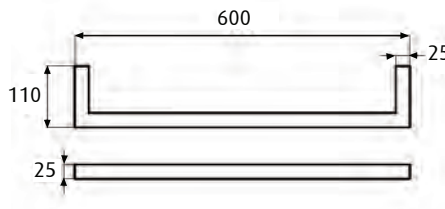

Single bar BRUSHED GUN-METAL
PRB45 GM/PRB60 GM/PRB85 GM

Drawing

- Notes:**
- This rail should be installed in a landscape direction, one on top of the other to create an aesthetic floating ladder feature in the bathroom.
 - Spacing choice of 80mm to 160mm between rails.
 - Width centres : 425mm /575mm / 825mm respectively
 - Single bar fixing kit
- Product Code: HFB100 (Includes a fixing bar, 100 watt transformer, fixing screws and instructions).

Dimensions

450/600/850(w) x 110(d) mm

Features

Easy to install

Fixing kit required for installation includes fixing bar and transformer (to be purchased separately)

Right-hand side hardwired only

12V power design allows for installation almost anywhere in your bathroom

Data Sheets

Heated Towel Rails

SINGLE
BARS
SQUARE

Single bar POLISHED
PSB45/PSB60/PSB85

Single bar BLACK
PSB45 Black/PSB60 Black/PSB85 Black

Single bar BRUSHED STAINLESS
PSB45 BSS/PSB60 BSS/PSB85 BSS

Single bar BRUSHED GUN-METAL
PSB45 GM/PSB60 GM/PSB85 GM

Drawing

- Notes:**
- This rail should be installed in a landscape direction, one on top of the other to create an aesthetic floating ladder feature in the bathroom.
 - Spacing choice of 80mm to 160mm between rails.
 - Width centres : 425mm /575mm /825mm respectively.
 - Single bar fixing kit
Product Code: HFB100 (Includes a fixing bar, 100 watt transformer, fixing screws and instructions).