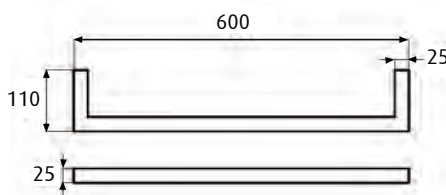

Single bar BRUSHED GUN-METAL
PRB45 GM/PRB60 GM/PRB85 GM

Drawing

- Notes:**
- This rail should be installed in a landscape direction, one on top of the other to create an aesthetic floating ladder feature in the bathroom.
 - Spacing choice of 80mm to 160mm between rails.
 - Width centres : 425mm /575mm / 825mm respectively
 - Single bar fixing kit
- Product Code: HFB100 (Includes a fixing bar, 100 watt transformer, fixing screws and instructions).

Dimensions

450/600/850(w) x 110(d) mm

Features

Easy to install

Fixing kit required for installation includes fixing bar and transformer (to be purchased separately)

Right-hand side hardwired only

12V power design allows for installation almost anywhere in your bathroom

Drawing

- Notes:**
- This rail should be installed in a landscape direction, one on top of the other to create an aesthetic floating ladder feature in the bathroom.
 - Spacing choice of 80mm to 160mm between rails.
 - Width centres : 425mm /575mm /825mm respectively.
 - Single bar fixing kit
Product Code: HFB100 (Includes a fixing bar, 100 watt transformer, fixing screws and instructions).

Dimensions

450/600/850(w) x 110(d) mm

Features

Easy to install

Fixing kit required for installation includes fixing bar and transformer. Should be purchased separately.

Right-hand side hardwired only

12V power design allows for installation almost anywhere in your bathroom