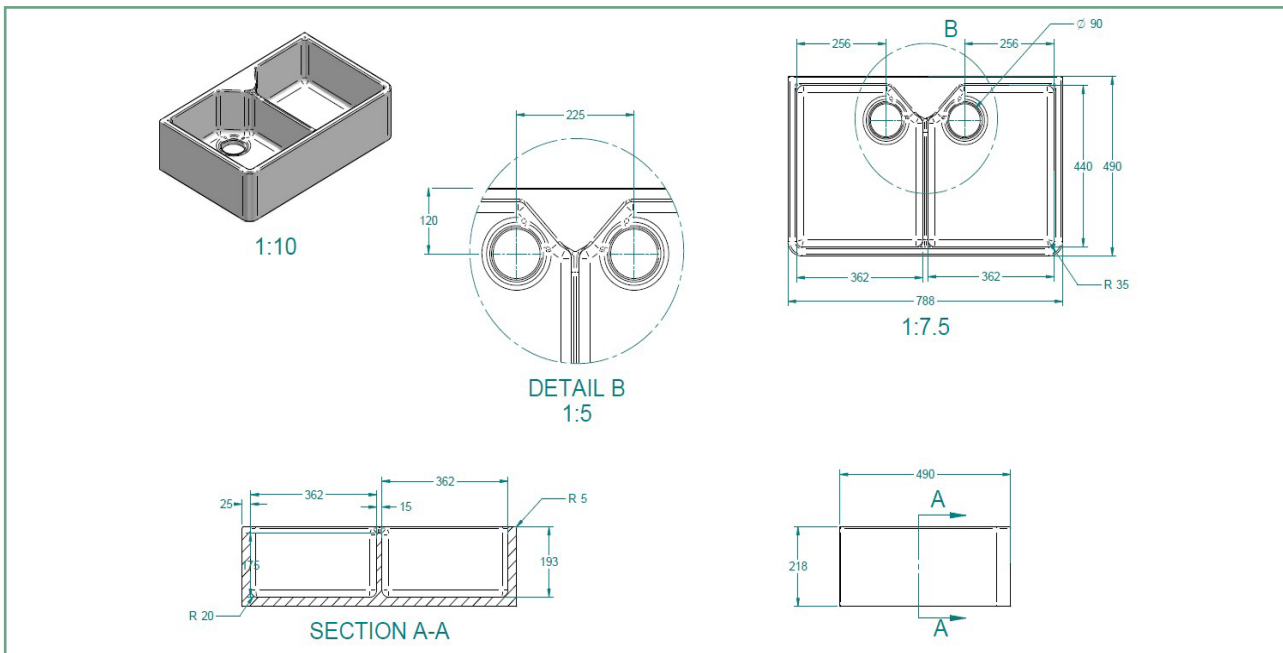

The Mercer DB Ceramic Butler series is a hand crafted, natural product.

The DB201 has a high glaze white finish with a deep bowl design. It also comes with 90mm basket wastes including all connecting pipes and P-trap.

NB: These sinks are not designed to be installed with waste disposals/insinkerators.

SPECIFICATIONS

Code: DB201

Type: Undermount

Bowl size: 360 x 450 x 200mm + 360 x 450 x 200mm (+/- 5mm tolerance)

Bowl configuration: Single Bowl

Overall size: 800 x 500 x 225mm (+/- 5mm tolerance)

Material: Ceramic

FEATURES

90mm round basket waste

5 Year Warranty

ASSOCIATED PRODUCTS

AW429
Stainless Steel
Coloured Waste Kits
90mm - No Overflow