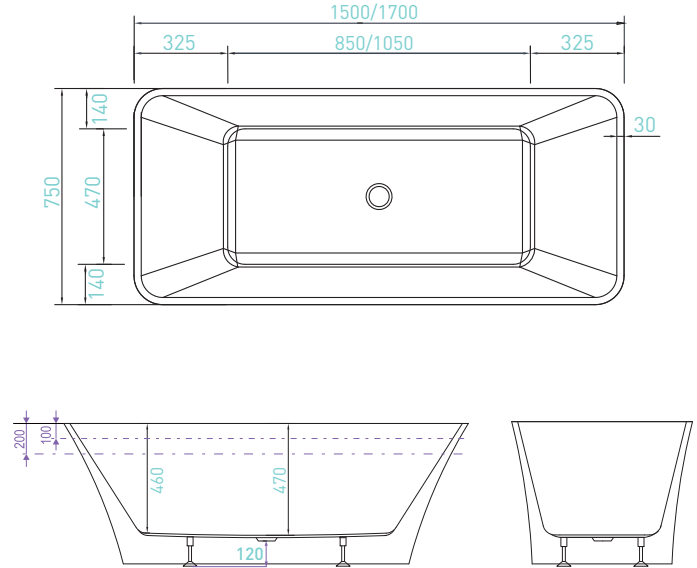

SQUADRO

Freestanding Bath

SQUADRO 1500/1700 FREESTANDING BATH

- Designed with soft radii, generous lumbar areas and angled returns that allow the bath to be showcased in smaller bathrooms.

PRODUCT CODE

- DC SQUADRO 1500
- DC SQUADRO 1700

SIZE (l)x(w)x(h)

- 1500 x 750 x 600 (mm) 142L
- 1700 x 750 x 600 (mm) 172L

NET WEIGHT

- 1500 - 41 kg
- 1700 - 45 kg

KEY FEATURES

- Rectangle freestanding bath design
- Premium sanitary grade acrylic
- Made to AS/NZ standard: 2023 /1995
- High gloss white
- Centre waste position
- Easy to install with self supporting feet
- Plug & waste not included