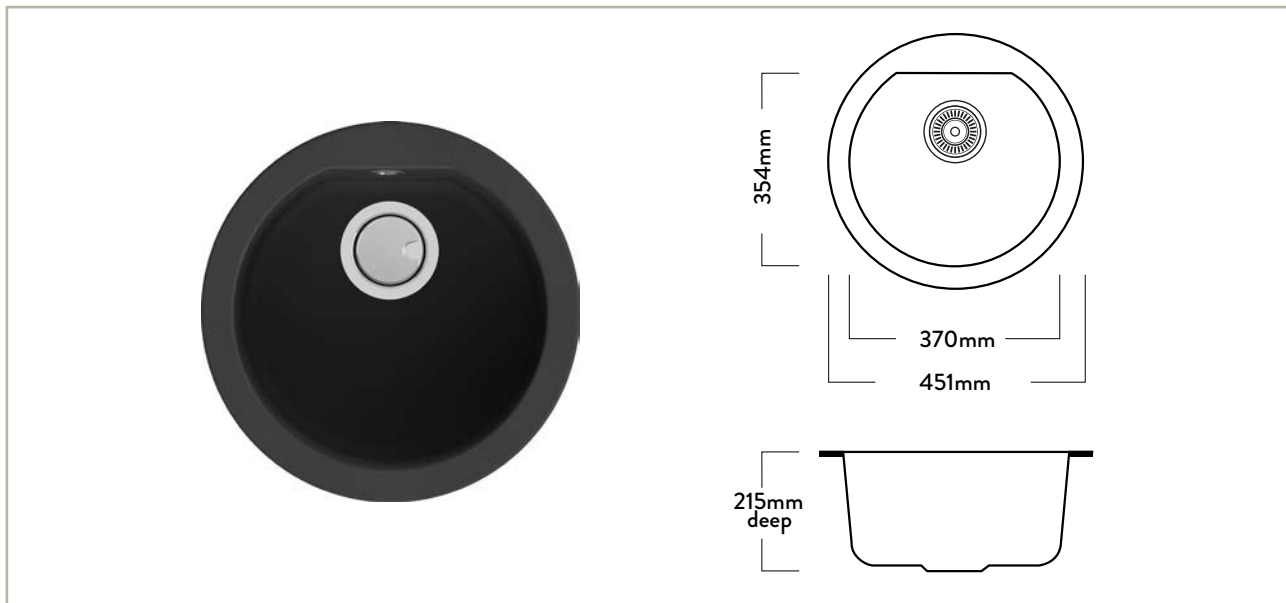

Made in Italy for New Zealand. The Mercer Duro Granite Series is made from 80% granite.

A modern, easy care sink with clean straight lines and a 10mm corner radius, it comes standard with a 90mm basket waste which includes a stylish flip cover.

SPECIFICATIONS

Code: DG080T-B (Amalfi), D080T-W (Monza), DG080T-C (Livorna)

Type: Top mount, Undermount

Bowl size: 370Ø x 215mm

Bowl configuration: Single Bowl

Overall size: 451Ø x 215mm

Material: Granite

FEATURES

90mm round basket waste including cover

Overflow 15l/m capacity

40.5mm flange

10mm Corner radius

Matte Finish

ASSOCIATED PRODUCTS

AL049
Lotion Dispenser

AC013
Aurora Gooseneck
Pullout Mixer