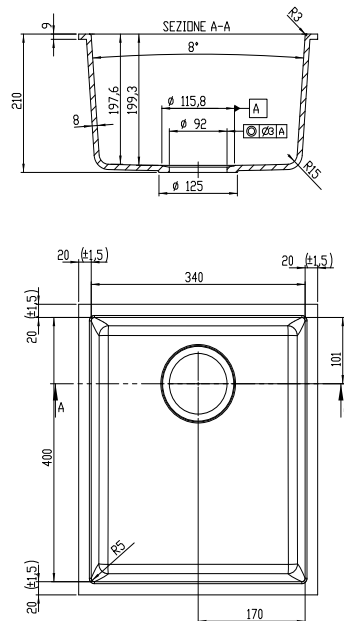

SPECIFICATIONS

Code: DG100U-B (Palermo), D100U-W (Cagliari), DG100U-C (Brescia)

Type: Undermount

Bowl size: 340 x 400 x 220

Bowl configuration: Single Bowl

Overall size: 380 x 440 x 220mm

Material: Granite

FEATURES

90mm round basket waste

Overflow 15l/m capacity

Modern flip waste cover

10mm Corner radius

Matte Finish

ASSOCIATED PRODUCTS

AL049
Mercer Lotion
Dispensers

AC013
Mercer Goose-
neck Pullout
Mixers

AW420
Mercer Waste Kits
90mm - Round
Overflow