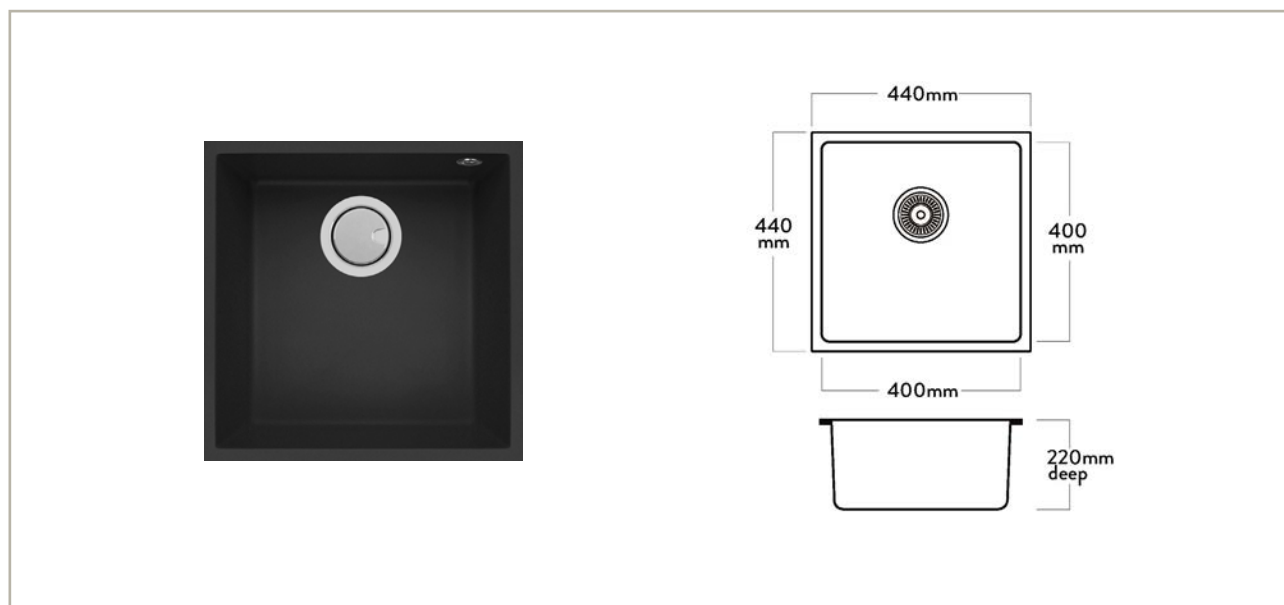

Made in Italy for New Zealand. The Mercer Duro Granite Series is made from 80% granite.

A modern, easy care sink with clean straight lines and a 10mm corner radius, it comes standard with a 90mm basket waste which includes a stylish flip cover.

SPECIFICATIONS

Code: DG110U-B (Pisa), D110U-W (Livorno), DG110U-C (Siena)

Type: Undermount

Bowl size: 400 x 400 x 220

Bowl configuration: Single Bowl

Overall size: 440 x 440 x 220mm

Material: Granite

FEATURES

90mm round basket waste including cover

Overflow 15l/m capacity

20mm flat flange

10mm Corner radius

Matte Finish

ASSOCIATED PRODUCTS

AL049
Lotion
Dispensers

AC013
Aurora Gooseneck
Pullout Mixers