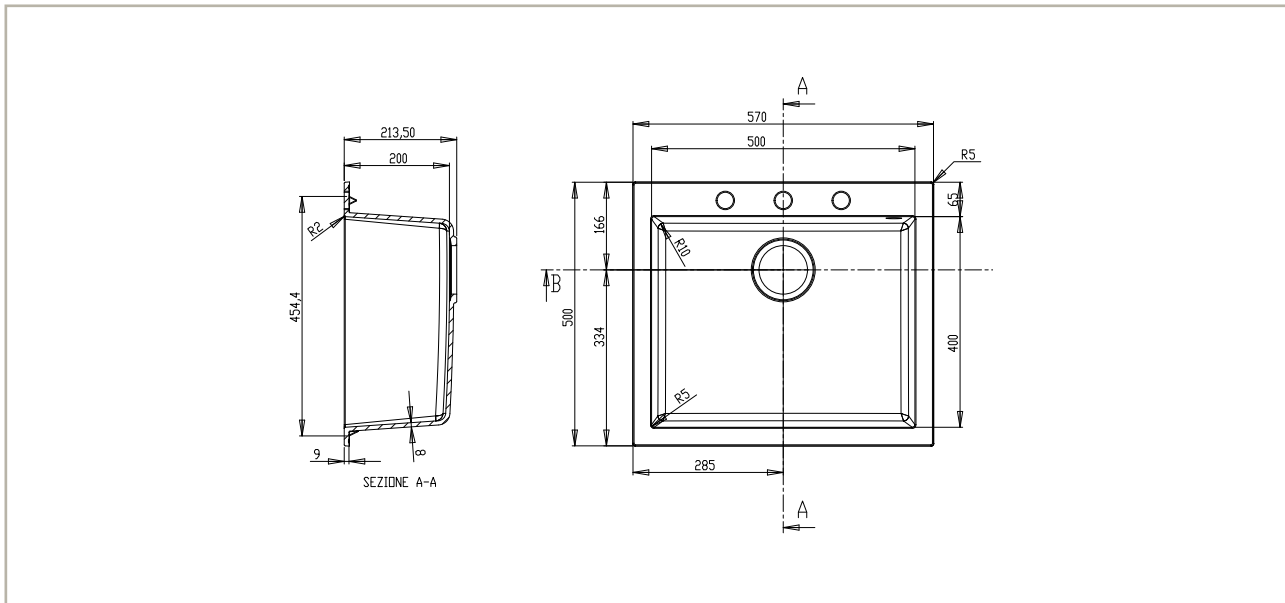

DG130T SINGLE BOWL

Made in Italy for New Zealand. The Mercer Duro Granite Series is made from 80% granite.

A modern, easy care sink with clean straight lines and a 10mm corner radius, it comes standard with a 90mm basket waste which includes a stylish flip cover.

SPECIFICATIONS

Code: DG130T-B (Naples), D130T-W (Palemo), DG130T-C (Arezzo)

Type: Top mount

Bowl size: 500 x 400 x 220

Bowl configuration: Single Bowl

Overall size: 570 x 500 x 220mm

Material: Granite

FEATURES

90mm round basket waste including cover

Overflow 15l/m capacity

3x partially drilled tap holes - taphole configuration

35mm flat flange

10mm Corner radius

Matte Finish

ASSOCIATED PRODUCTS

AL049
Lotion
Dispensers