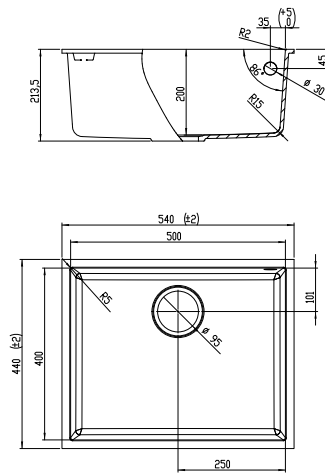

### SPECIFICATIONS

**Code:** DG130U-B (Rome), D130U-W (Bologna), DG130U-C (Lucca)

**Type:** Undermount

**Bowl size:** 500 x 400 x 220

**Bowl configuration:** Single Bowl

**Overall size:** 440 x 440 x 220mm

### FEATURES

90mm round basket waste including cover

Overflow 15l/m capacity

20mm flat flange

10mm Corner radius

Matte Finish