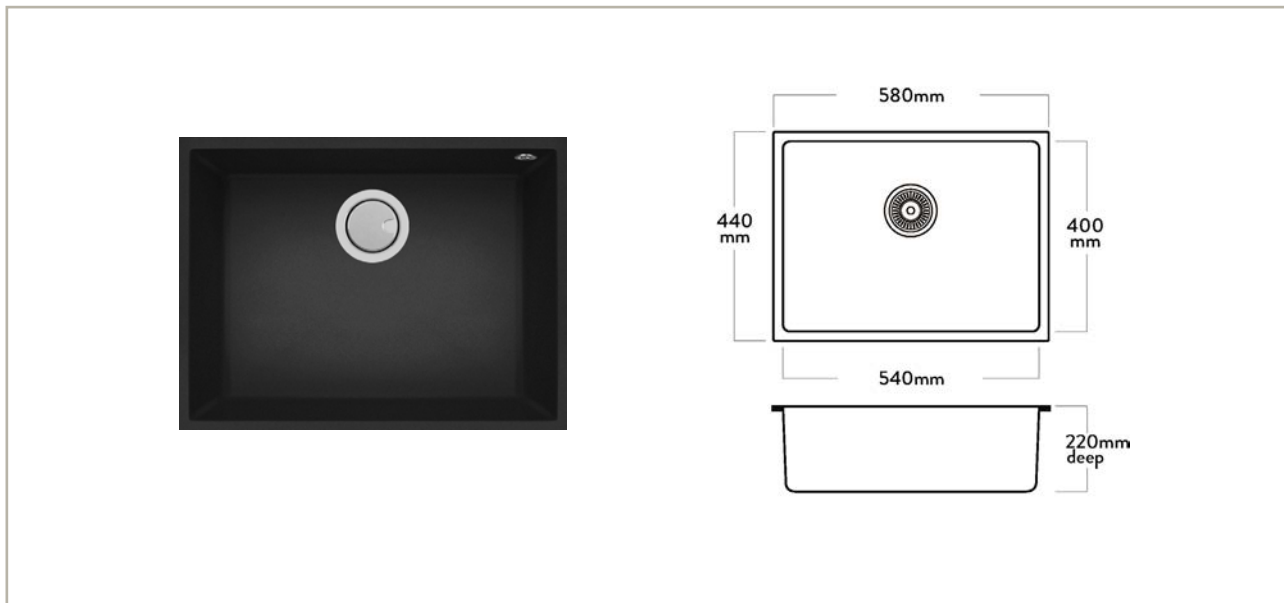

Made in Italy for New Zealand. The Mercer Duro Granite Series is made from 80% granite.

A modern, easy care sink with clean straight lines and a 10mm corner radius, it comes standard with a 90mm basket waste which includes a stylish flip cover.

SPECIFICATIONS

Code: DG140U-B (Ravenna), D140U-W (Perugia), DG140U-C (Trieste)

Type: Undermount

Bowl size: 540 x 400 x 220

Bowl configuration: Single Bowl

Overall size: 580 x 440 x 220mm

Material: Granite

FEATURES

90mm round basket waste including cover

Overflow 15l/m capacity

20mm flat flange

10mm Corner radius

Matte Finish

ASSOCIATED PRODUCTS

AL049
Lotion
Dispensers

AC013
Aurora Gooseneck
Pullout Mixers