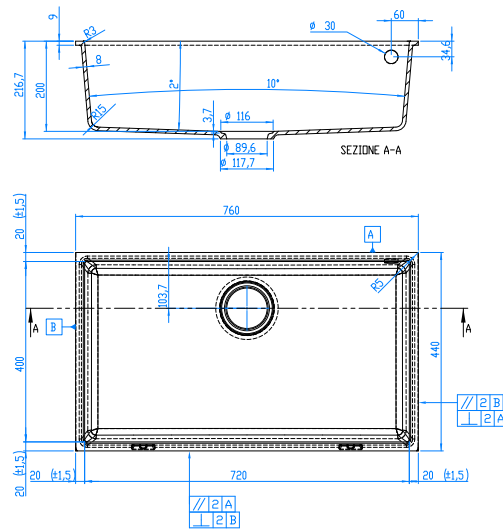

DG175U SINGLE BOWL

Made in Italy for New Zealand. The Mercer Duro Granite Series is made from 80% granite.

A modern, easy care sink with clean straight lines and a 10mm corner radius, it comes standard with a 90mm basket waste which includes a stylish flip cover.

SPECIFICATIONS

Code: DG175U-B (Genoa), D175U-W (Lecce), DG175U-C (Matera)

Type: Undermount

Bowl size: 720 x 400 x 220

Bowl configuration: Single Bowl

Overall size: 760 x 440 x 220mm

Material: Granite

FEATURES

90mm round basket waste including cover

Overflow 15l/m capacity

20mm flat flange

10mm Corner radius

Matte Finish

ASSOCIATED PRODUCTS

AL049
Lotion
Dispensers

AC013
Aurora Gooseneck
Pullout Mixers