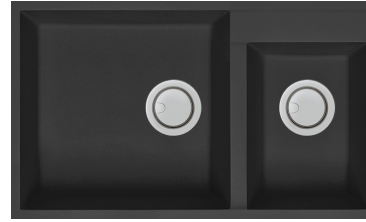

## DG270U BOWL & 3/4

Made in Italy for New Zealand. The Mercer Duro Granite Series is made from 80% granite.

A modern, easy care sink with clean straight lines and a 10mm corner radius, it comes standard with a 90mm basket waste which includes a stylish flip cover.

With the proper care a Duro Granite sink will not scratch, stain or change colour, staying true to its original appearance.

Add a splash of colour with our PVD coloured stainless steel wastes, overflows and taps.

### SPECIFICATIONS

**Code:** DG270U-B (Milan), D270U-W (Florence), DG270U-C (Pistoia)

**Type:** Undermount

**Bowl size:** 460 x 430 x 215mm + 260 x 336 x 190mm

**Bowl configuration:** Bowl & 3/4

**Overall size:** 784 x 470 x 215mm

### FEATURES

2 x 90mm round basket waste including cover

Overflow 15l/m capacity - Main bowl

20mm flat flange

10mm Corner radius

Matte Finish

Small bowl on right