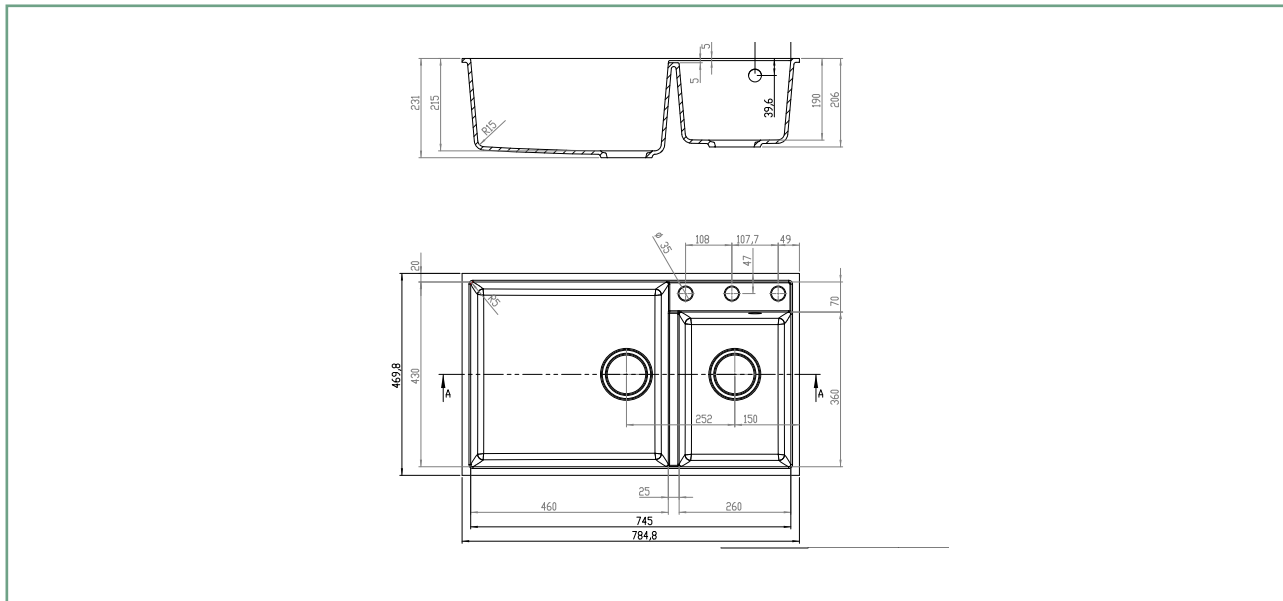

## DG270U BOWL & 3/4

Made in Italy for New Zealand. The Mercer Duro Granite Series is made from 80% granite.

A modern, easy care sink with clean straight lines and a 10mm corner radius, it comes standard with a 90mm basket waste which includes a stylish flip cover.

### SPECIFICATIONS

**Code:** DG270U-B (Milan), D270U-W (Florence), DG270U-C (Pistoia)

**Type:** Undermount

**Bowl size:** 460 x 430 x 215mm + 260 x 336 x 190mm

**Bowl configuration:** Bowl & 3/4

**Overall size:** 784 x 470 x 215mm

### FEATURES

2 x 90mm round basket waste including cover

Overflow 15l/m capacity - Main bowl

20mm flat flange

10mm Corner radius

Matte Finish

Small bowl on right