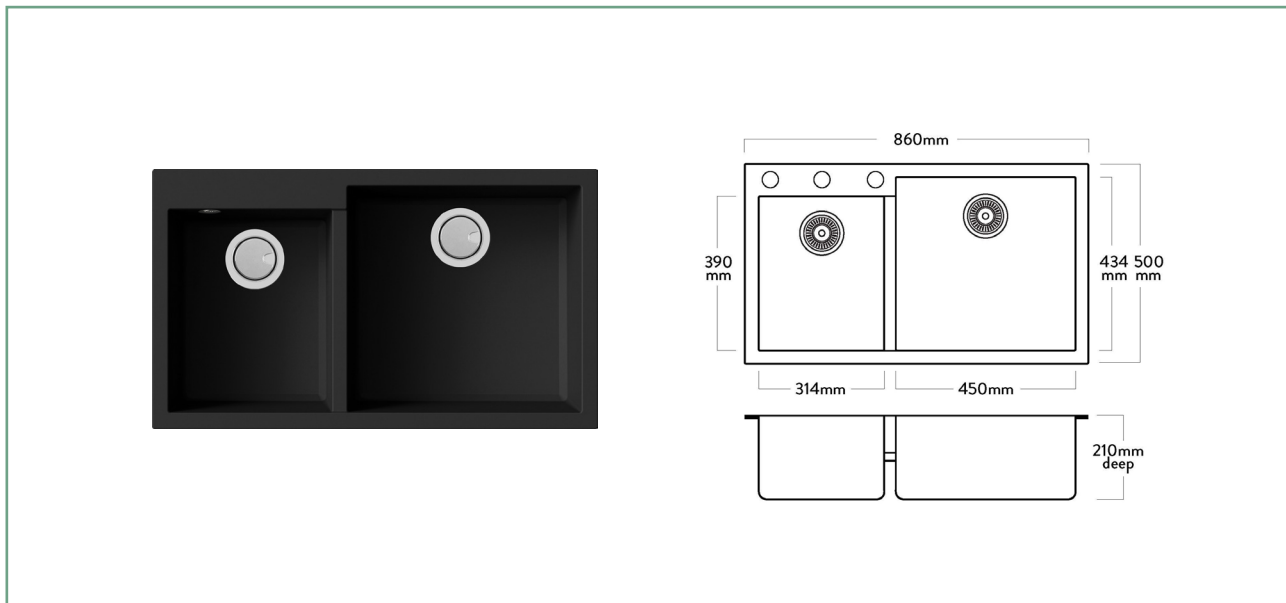

## DG290LT BOWL & 3/4, LEFT

Made in Italy for New Zealand. The Mercer Duro Granite Series is made from 80% granite.

A modern, easy care sink with clean straight lines and a 10mm corner radius, it comes standard with a 90mm basket waste which includes a stylish flip cover.

### SPECIFICATIONS

**Code:** DG290LT-B (Parma), D290LT-W (Vicenza), DG290LT-C (Bergamo)

**Type:** Top mount, Undermount

**Bowl size:** 314 x 385 x 210mm + 450 x 434 x 210mm

**Bowl configuration:** Bowl & 3/4

**Overall size:** 860 x 500 x 210mm

**Material:** Granite

### FEATURES

90mm round basket waste including cover

Overflow 15l/m capacity

2x partially drilled tap holes - taphole configuration

10mm Corner radius

35mm flat flange

Matte Finish

Small bowl on left