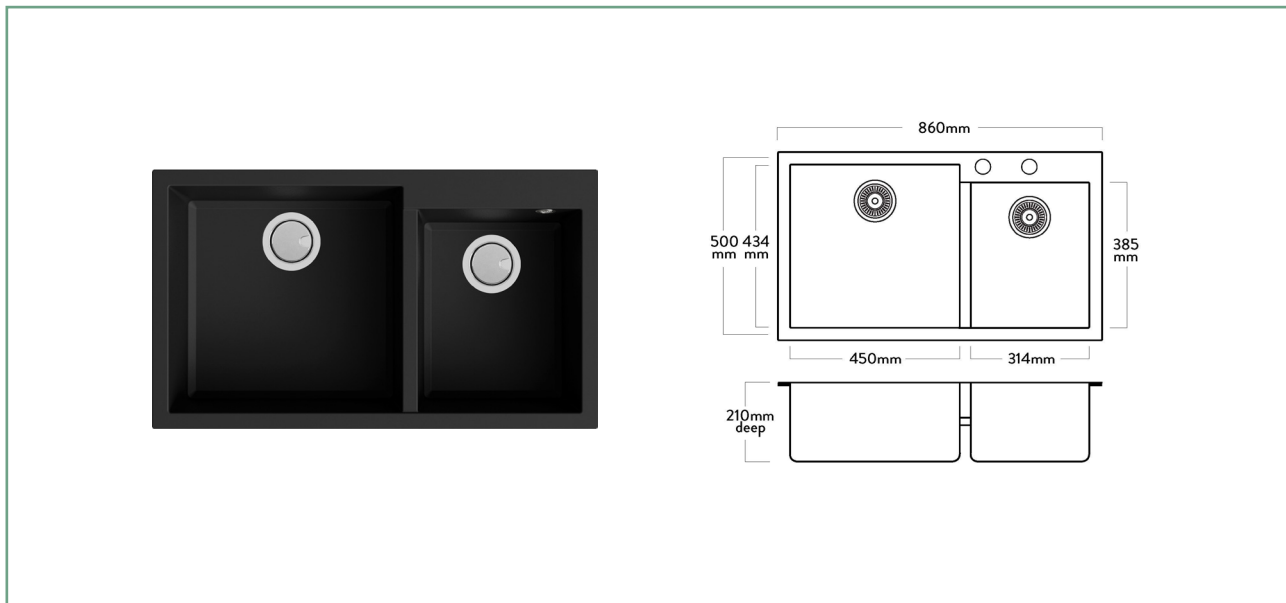

DG290RT BOWL & 3/4, RIGHT

Made in Italy for New Zealand. The Mercer Duro Granite Series is made from 80% granite.

A modern, easy care sink with clean straight lines and a 10mm corner radius, it comes standard with a 90mm basket waste which includes a stylish flip cover.

SPECIFICATIONS

Code: DG290RT-B (Parma), D290RT-W (Vicenza), DG290RT-C (Bergamo)

Type: Top mount, Undermount

Bowl size: 450 x 434 x 210mm + 314 x 385 x 210mm

Bowl configuration: Bowl & 3/4

Overall size: 860 x 500 x 210mm

Material: Granite

FEATURES

90mm round basket waste including cover

Overflow 15l/m capacity

2x partially drilled tap holes - taphole configuration

10mm Corner radius

35mm flat flange

Matte Finish