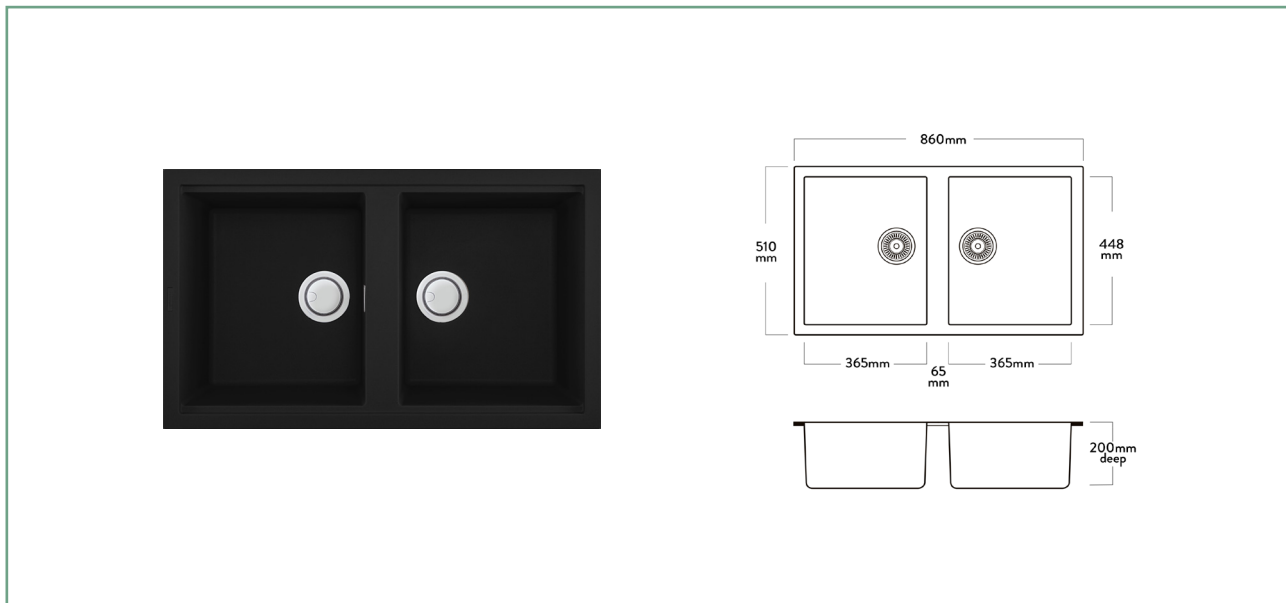

## DG450-B MESSINA DOUBLE BOWL

Made in Italy for New Zealand. The Mercer Duro Granite Series is made from 80% granite.

A modern, easy care sink with clean straight lines and a 10mm corner radius, it comes standard with a 90mm basket waste which includes a stylish flip cover.

### SPECIFICATIONS

**Code:** DG450-B

**Type:** Top mount, Undermount

**Bowl size:** 365 x 421 x 200mm + 365 x 421 x 200mm

**Bowl configuration:** Double Bowl

**Overall size:** 860 x 510 x 200mm

**Material:** Granite

### FEATURES

2 x 90mm round basket waste including cover

Overflow 15l/m capacity

32mm flange

10mm Corner radius

Matte Finish