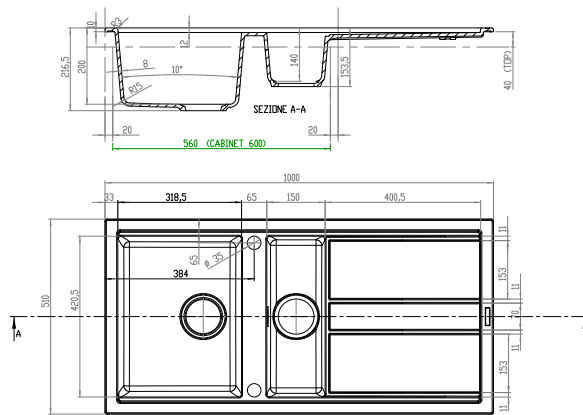

## DG475-B PADUA BOWL & 1/4 DRAINER

Made in Italy for New Zealand. The Mercer Duro Granite Series is made from 80% granite.

A modern, easy care sink with clean straight lines and a 10mm corner radius, it comes standard with a 90mm basket waste which includes a stylish flip cover.

### SPECIFICATIONS

**Code:** DG475-B

**Type:** Top mount, Undermount

**Bowl size:** 319 x 421 x 200mm + 150 x 421 x 140mm

**Bowl configuration:** Bowl with 1/4 drainer

**Overall size:** 1000 x 510 x 200mm

**Material:** Granite

### FEATURES

2 x 90mm round basket waste including cover

Overflow 15l/m capacity

32mm flange

10mm Corner radius

Matte Finish

Reversible