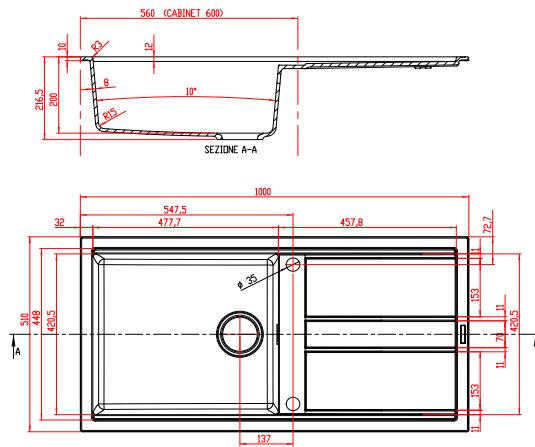

DG480 SINGLE BOWL & DRAINER

Made in Italy for New Zealand. The Mercer Duro Granite Series is made from 80% granite.

A modern, easy care sink with clean straight lines and a 10mm corner radius, it comes standard with a 90mm basket waste which includes a stylish flip cover.

SPECIFICATIONS

Code: DG480-B (Taranto) , DG450-W (Modena)

Type: Top mount, Undermount

Bowl size: 478 x 421 x 200mm

Bowl configuration: Single bowl with drainer

Overall size: 1000 x 510 x 200mm

Material: Granite

FEATURES

2 x 90mm round basket waste including cover

Overflow 15l/m capacity

32mm flange

10mm Corner radius

Matte Finish

Reversible

ASSOCIATED PRODUCTS