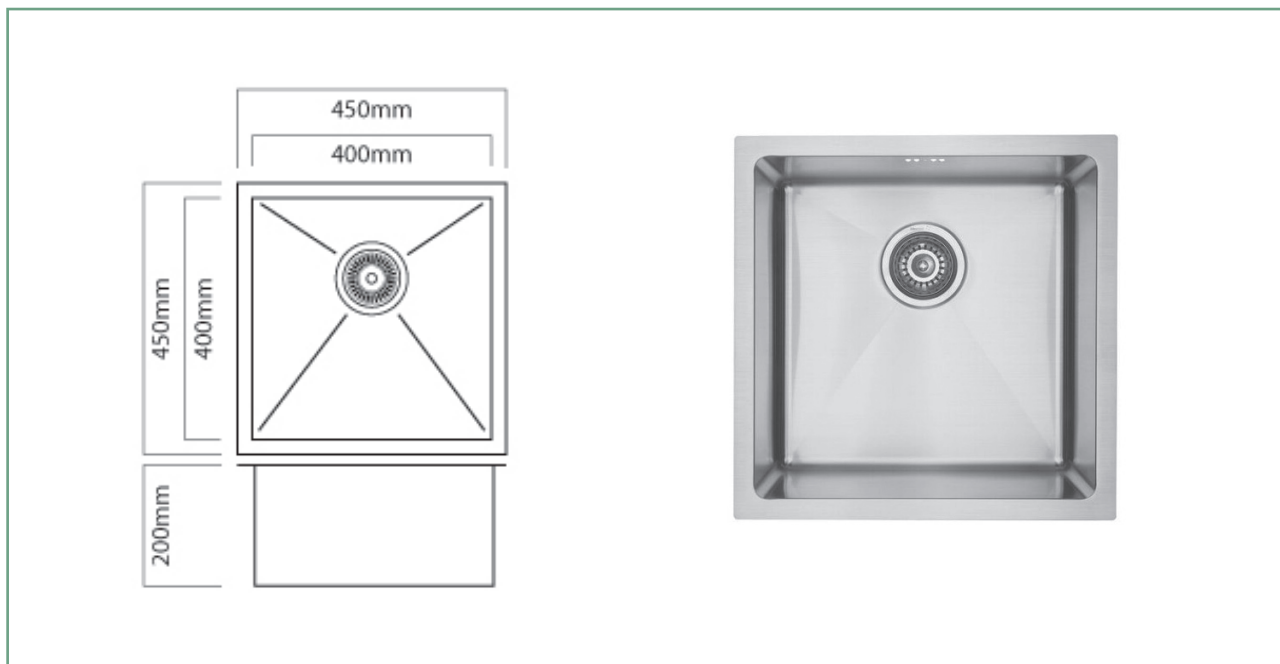

DV102 ESSEX SINGLE BOWL

A sleek, stylish, tight radius sink. The linear shape of the DV series reflects modern design trends and is manufactured to the highest quality standards.

The Mercer Essex DV102 Stainless Steel Single Bowl is made from durable 1.2mm, 304 grade stainless steel providing a stable and hygienic surface.

SPECIFICATIONS

Code: DV102

Type: Single Bowl

Cabinet Size: 460mm

Dimensions: 450 x 450 x 200mm

Bowl Size: 400 x 400 x 200mm

Material: 1.2mm, 304 Grade

Finish: Satin

FEATURES

15mm Corner Radius

Hand fabricated

15 l/min overflow capacity

Sound deadening pads all sides & bottom

90mm basket waste

Insulated

ASSOCIATED PRODUCTS