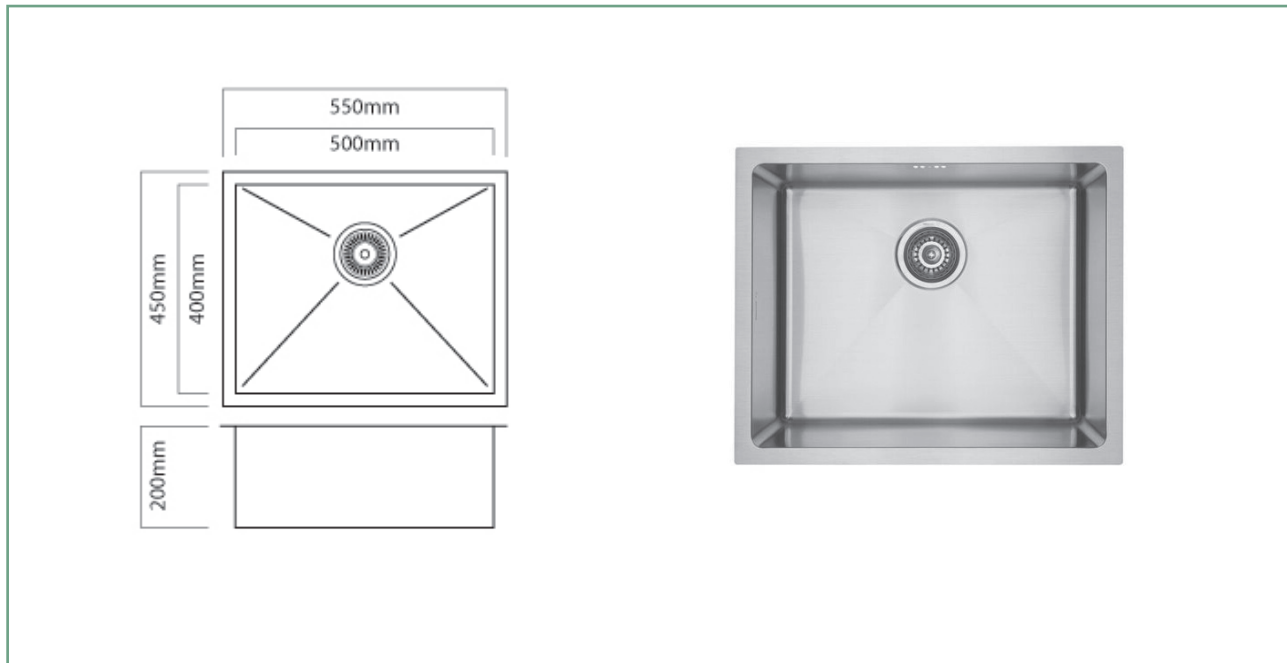

DV103 HARTFORD SINGLE BOWL

A sleek, stylish, tight radius sink. The linear shape of the DV series reflects modern design trends and is manufactured to the highest quality standards.

The Mercer Hartford DV103 Stainless Steel Single Bowl is made from durable 1.2mm, 304 grade stainless steel providing a stable and hygienic surface.

SPECIFICATIONS

Code: DV103

Type: Single Bowl

Cabinet Size: 560mm

Dimensions: 550 x 450 x 200mm

Bowl Size: 500 x 400 x 200mm

Material: 1.2mm, 304 Grade

Finish: Satin

FEATURES

15mm Corner Radius

Hand fabricated

15 l/min overflow capacity

Sound deadening pads all sides & bottom

90mm basket waste

Insulated

ASSOCIATED PRODUCTS