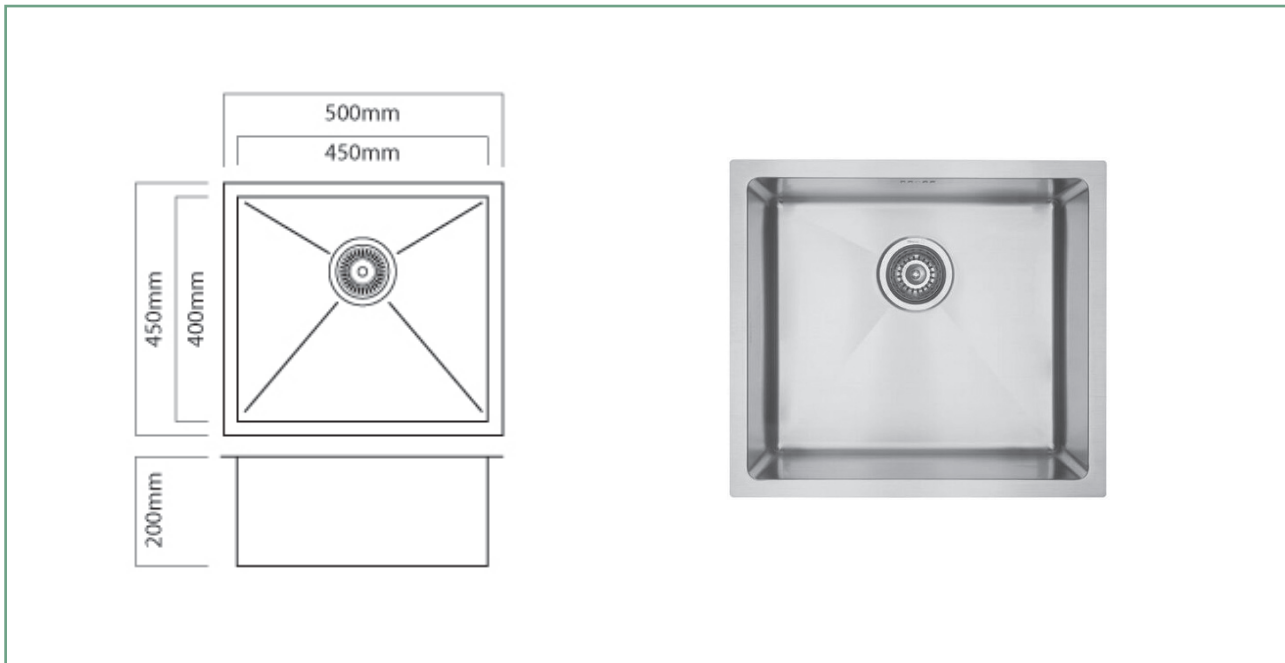

## DV105 OXFORD SINGLE BOWL

A sleek, stylish, tight radius sink. The linear shape of the DV series reflects modern design trends and is manufactured to the highest quality standards.

The Mercer Oxford DV105 Stainless Steel Single Bowl is made from durable 1.2mm, 304 grade stainless steel providing a stable and hygienic surface.

### SPECIFICATIONS

**Code:** DV105

**Type:** Single Bowl

**Cabinet Size:** 510mm

**Dimensions:** 500 x 450 x 200mm

**Bowl Size:** 450 x 400 x 200mm

**Material:** 1.2mm, 304 Grade

**Finish:** Satin

### FEATURES

15mm Corner Radius

Hand fabricated

15 l/min overflow capacity

Sound deadening pads all sides & bottom

90mm basket waste

Insulated