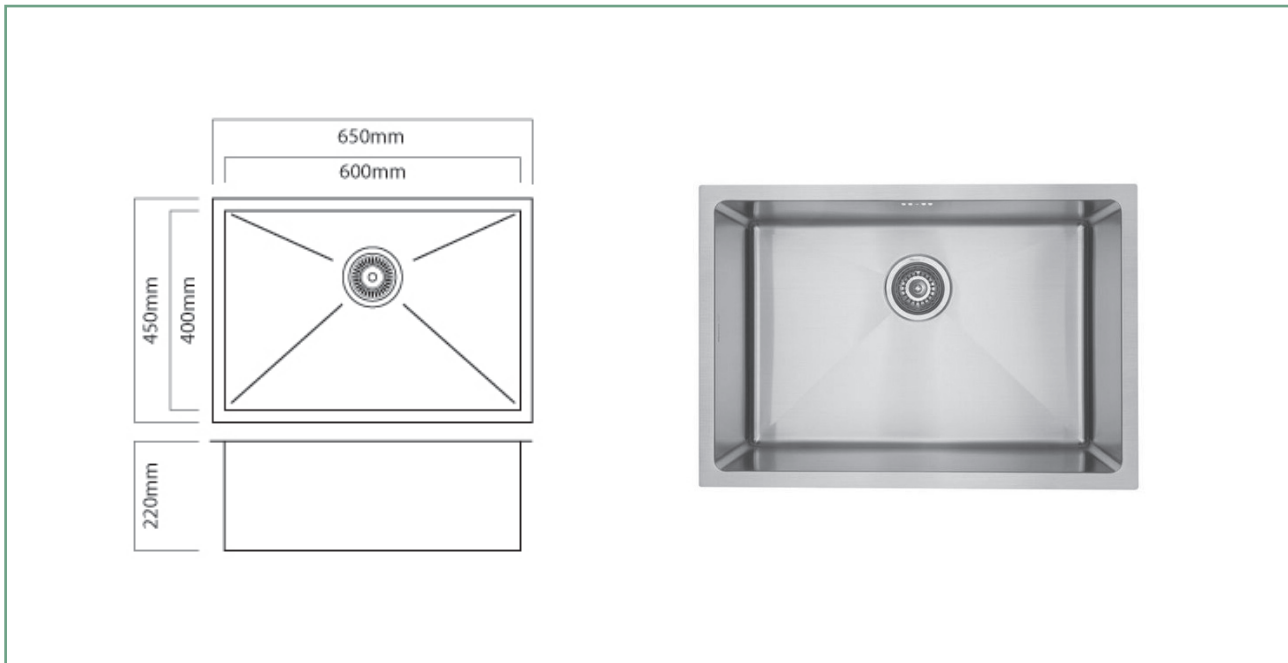

## DV106 CHESTER SINGLE BOWL

A sleek, stylish, tight radius sink. The linear shape of the DV series reflects modern design trends and is manufactured to the highest quality standards.

The Mercer Chester DV106 Stainless Steel Single Bowl is made from durable 1.2mm, 304 grade stainless steel providing a stable and hygienic surface.

### SPECIFICATIONS

**Code:** DV106

**Type:** Single Bowl

**Cabinet Size:** 660mm

**Dimensions:** 650 x 450 x 220mm

**Bowl Size:** 600 x 400 x 220mm

**Material:** 1.2mm, 304 Grade

**Finish:** Satin

### FEATURES

15mm Corner Radius

Hand fabricated

15 l/min overflow capacity

Sound deadening pads all sides & bottom

90mm basket waste

Insulated