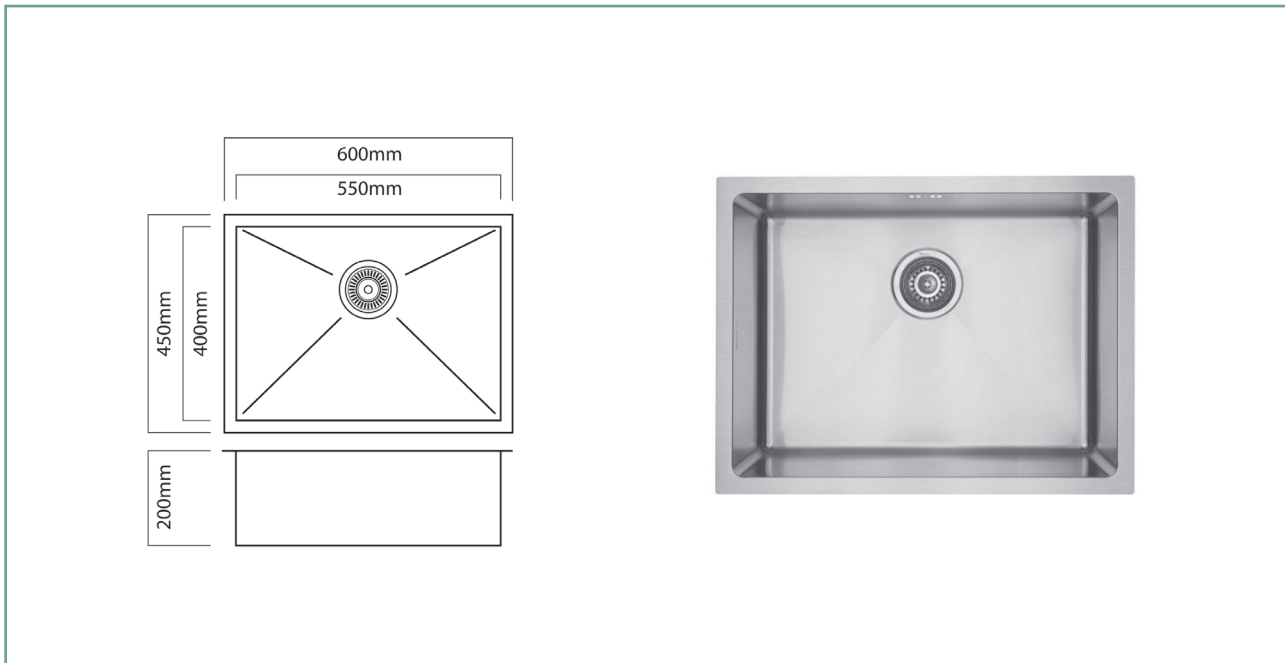

DV107 DERBY SINGLE BOWL

A sleek, stylish, tight radius sink. The linear shape of the DV series reflects modern design trends and is manufactured to the highest quality standards.

The Mercer Derby DV107 Stainless Steel Single Bowl is made from durable 1.2mm, 304 grade stainless steel providing a stable and hygienic surface.

SPECIFICATIONS

Code: DV107

Type: Single Bowl

Cabinet Size: 610mm

Dimensions: 600 x 450 x 200mm

Bowl Size: 550 x 400 x 200mm

Material: 1.2mm, 304 Grade

Finish: Satin

FEATURES

15mm Corner Radius

Hand fabricated

15 l/min overflow capacity

Sound deadening pads all sides & bottom

90mm basket waste

Insulated

ASSOCIATED PRODUCTS