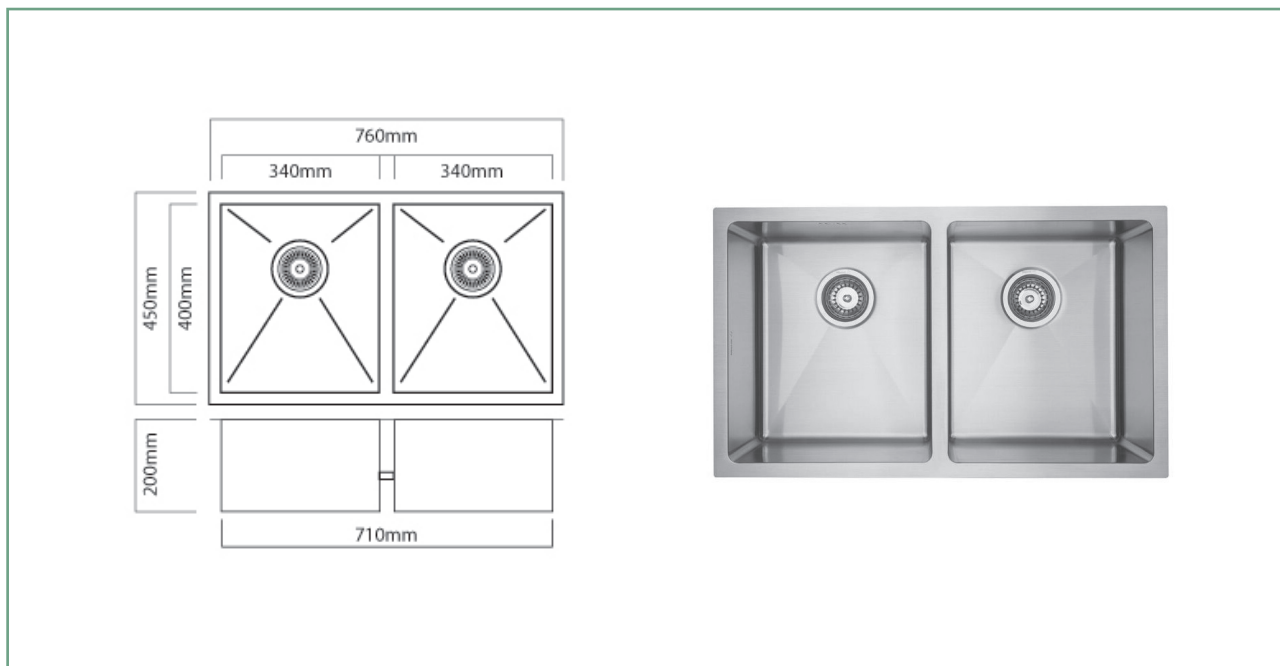

DV206 LANCASTER DOUBLE BOWL

A sleek, stylish, tight radius sink. The linear shape of the DV series reflects modern design trends and is manufactured to the highest quality standards.

The Mercer Lancaster DV206 Stainless Steel Bowl is made from durable 1.2mm, 304 grade stainless steel providing a stable and hygienic surface.

SPECIFICATIONS

Code: DV206

Type: Double bowl

Cabinet Size: 770mm

Dimensions: 760 x 450 x 200mm

Bowl Size: 340 x 400 x 200mm + 340 x 400 x 200mm

Material: 1.2mm, 304 Grade

Finish: Satin

FEATURES

15mm Corner Radius

Hand fabricated

15 l/min overflow capacity

Sound deadening pads all sides & bottom

90mm basket waste

Insulated

ASSOCIATED PRODUCTS