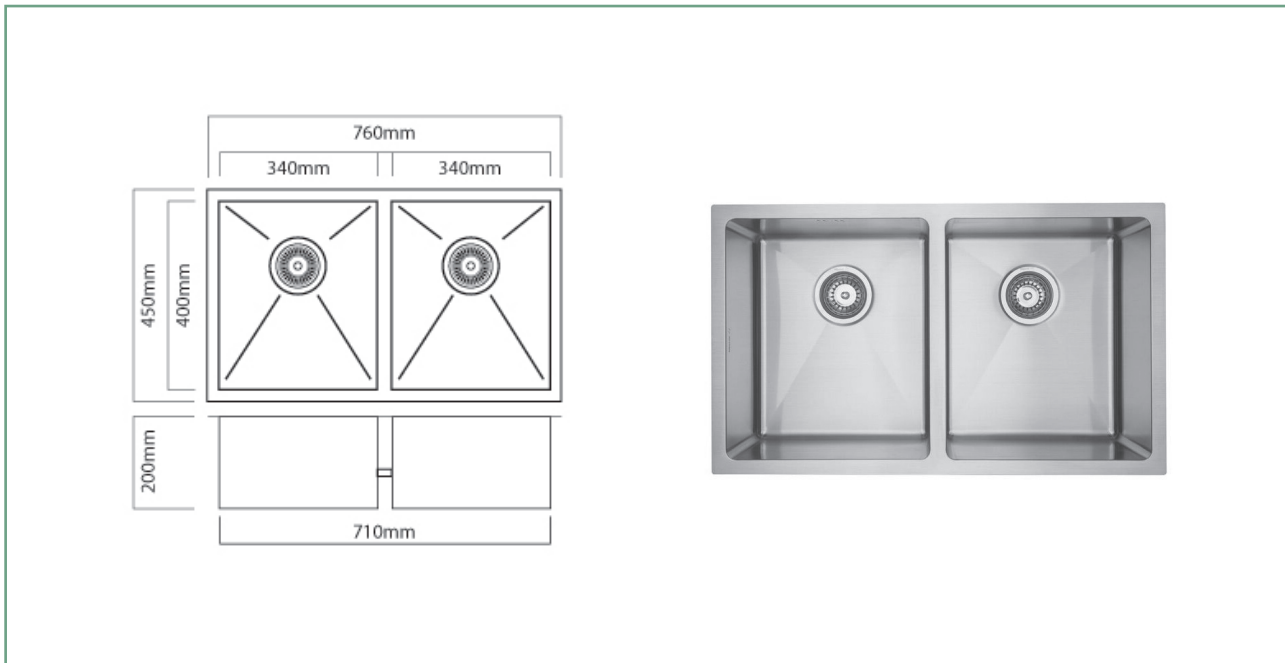

DV207 DORSET DOUBLE BOWL

A sleek, stylish, tight radius sink. The linear shape of the DV series reflects modern design trends and is manufactured to the highest quality standards.

The Mercer Dorset DV207 Stainless Steel Bowl is made from durable 1.2mm, 304 grade stainless steel providing a stable and hygienic surface.

SPECIFICATIONS

- Code:** DV207
- Type:** Double bowl
- Cabinet Size:** 900mm
- Dimensions:** 800 x 450mm
- Bowl Size:** 400 x 400 x 200mm + 400 x 400 x 200mm
- Material:** 1.2mm, 304 Grade
- Finish:** Satin

FEATURES

- 15mm Corner Radius
- Hand fabricated
- 15 l/min overflow capacity
- Sound deadening pads all sides & bottom
- 90mm basket waste
- Insulated

ASSOCIATED PRODUCTS

Goose Neck Mixer
Stainless - AM021