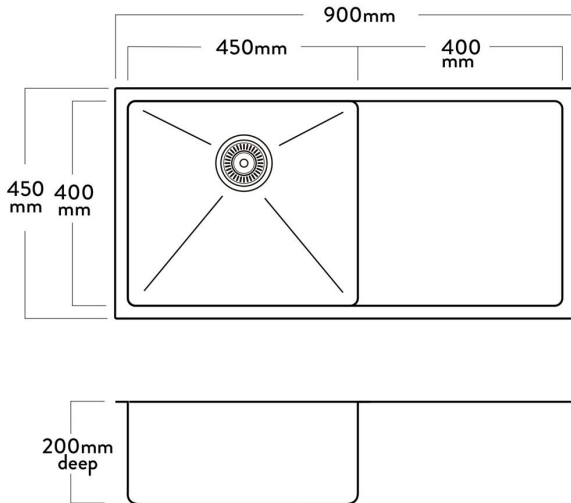

DV401R MERCER DV SERIES SALFORD SINGLE BOWL & DRAINER

A sleek, stylish, tight radius sink. The linear shape of the DV series reflects modern design trends and is manufactured to the highest quality standards.

The Mercer Salford DV401R Stainless Steel Single Bowl & Drainer is made from durable 1.2mm, 304 grade stainless steel providing a stable and hygienic surface.

SPECIFICATIONS

Code: DV401R
Type: Single Bowl & Drainer, drainer on right
Cabinet Size: 500mm
Dimensions: 900 x 450 x 200mm
Bowl Size: 450 x 400 x 200mm
Material: 1.2mm, 304 Grade
Finish: Satin

FEATURES

15mm Corner Radius
Hand fabricated
15 l/min overflow capacity
Sound deadening pads all sides & bottom
90mm basket waste
Insulated

Associated Products

Goose Neck Mixer
Stainless - AM021

Lotion Dispenser
Stainless - AL041