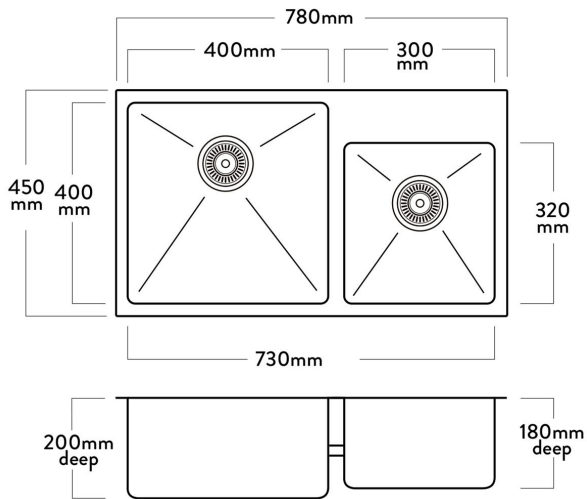

## DV509R MERCER DV SERIES STRATFORD BOWL & 3/4 WITH TAP LEDGE

A sleek, stylish, tight radius sink. The linear shape of the DV series reflects modern design trends and is manufactured to the highest quality standards.

The Mercer Stratford DV509R Stainless Steel Bowl & 3/4 with Tap Ledge is made from durable 1.2mm, 304 grade stainless steel providing a stable and hygienic surface.

### SPECIFICATIONS

Code: DV509R
Type: Bowl & 3/4 with Tap Ledge, small bowl on right
Cabinet Size: 790mm
Dimensions: 780 x 450 x 200mm
Bowl Size: 400 x 400 x 200 + 300 x 320 x 180mm
Material: 1.2mm, 304 Grade
Finish: Satin

### FEATURES

15mm Corner Radius
Hand fabricated
15 l/min overflow capacity
Sound deadening pads all sides & bottom
90mm basket waste
Insulated