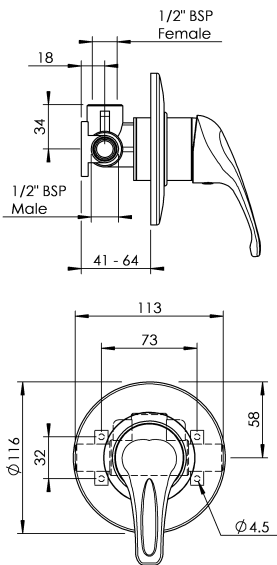

ECHO STRATA SHOWER MIXER

- Cast male lungs
- Cast mounting
- NEW handle design

CONSTRUCTION: Brass body

CARTRIDGE TYPE: Ceramic

CLASSIFICATION: Suitable for all pressures

INLET CONNECTIONS: 1/2" BSP

WORKING PRESSURE: 55 - 500kPa

OPERATING TEMPERATURE: 5 °C - 65 °C

E8214

Chrome

<http://www.methven.com/nz/our-other-brands/echo/echo-strata-shower-mixer-all-pressures>