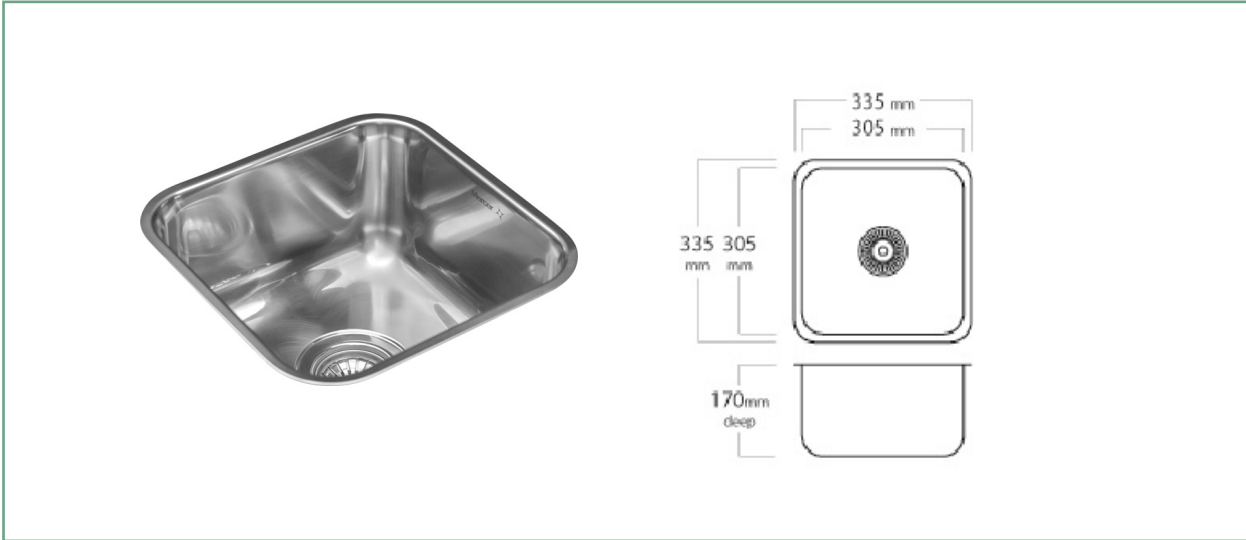

The Mercer EC Series stainless steel sinks are a seamless pressed bowl manufactured in NZ.

The EC Aria comes standard with a 90mm round basket waste, overflow is optional.

### SPECIFICATIONS

**Code:** EC104

**Bowl size:** 305 x 305 x 170mm

**Bowl configuration:** Single Bowl

**Overall size:** 335 x 335 x 170mm

**Material:** Stainless steel

**Installation:** Top mount, Undermount, Weld in

### FEATURES

90mm round basket waste

Overflow 15l/m capacity

50mm Corner radius

15mm Flat flange

Reversible