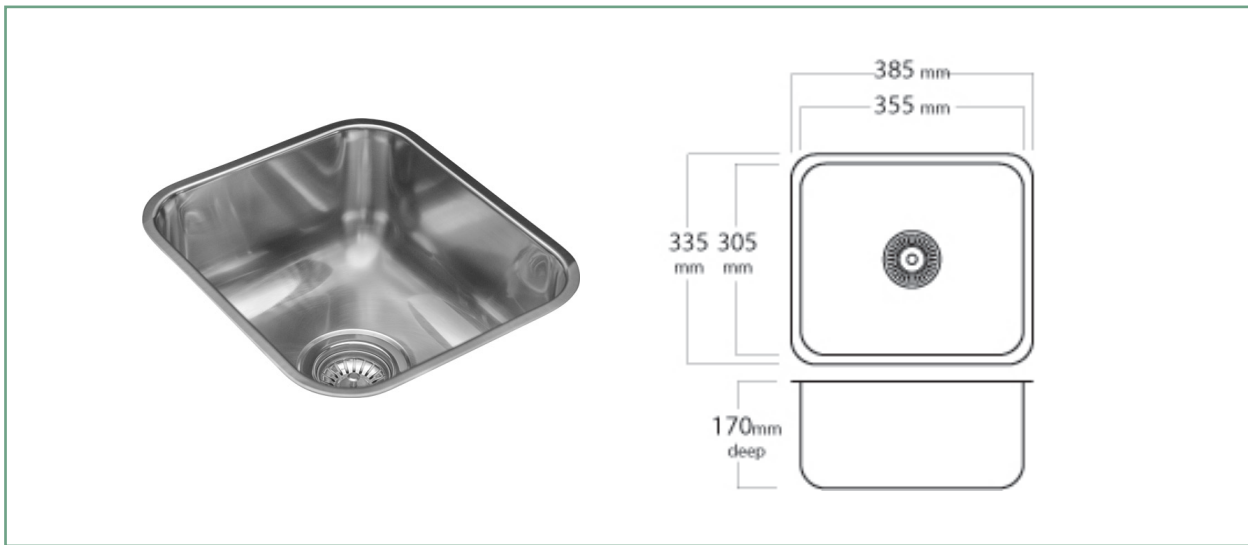

The Mercer EC Series stainless steel sinks are a seamless pressed bowl manufactured in NZ.

The EC Passato single bowl is reversible and comes standard with a 90mm round basket waste, overflow is optional.

### SPECIFICATIONS

**Code:** EC105

**Bowl size:** 355 x 305 x 170mm

**Bowl configuration:** Single Bowl

**Overall size:** 385 x 335 x 170mm

**Material:** Stainless steel

**Installation:** Top mount, Undermount, Weld in

### FEATURES

90mm round basket waste

Overflow 15l/m capacity

50mm Corner radius

15mm Flat flange

Reversible