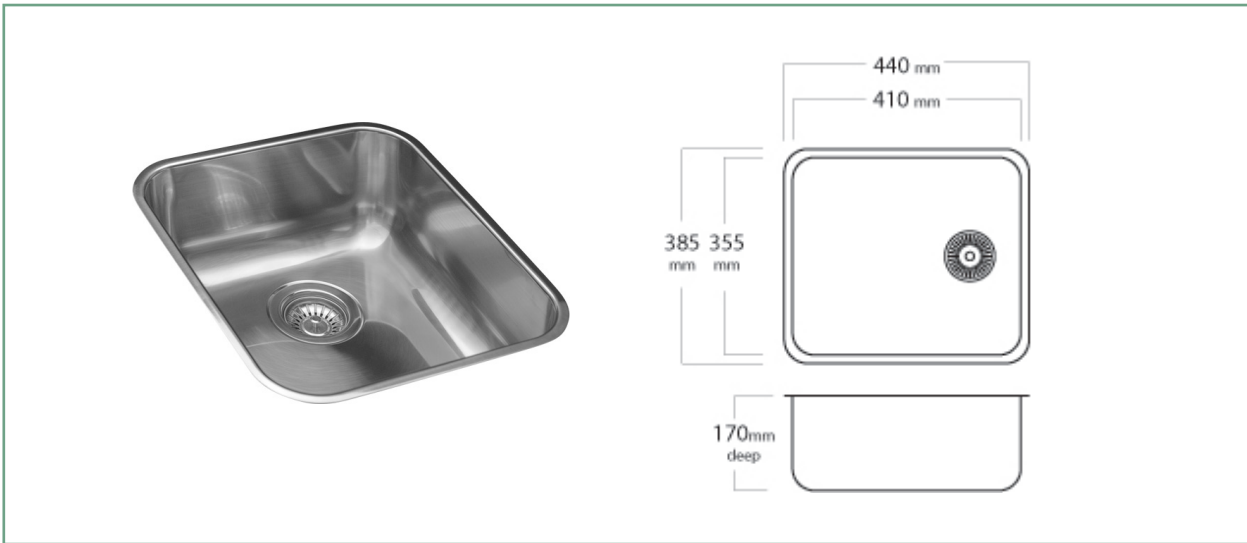

The Mercer EC Series stainless steel sinks are a seamless pressed bowl manufactured in NZ.

The EC Bella single bowl is one of our most popular all rounders, it is often used as a laundry bowl.

It is reversible and comes standard with a 90mm round basket waste, overflow is optional.

A range of matching accessories are also available for the Bella including a food board, dishrack, and drainer tray

### SPECIFICATIONS

**Code:** EC107

**Bowl size:** 410 x 355 x 170mm

**Bowl configuration:** Single Bowl

**Overall size:** 440 x 385 x 170mm

**Material:** Stainless steel

**Installation:** Top mount, Undermount, Weld in

### FEATURES

90mm round basket waste

Overflow 15l/m capacity

50mm Corner radius

15mm Flat flange

Reversible