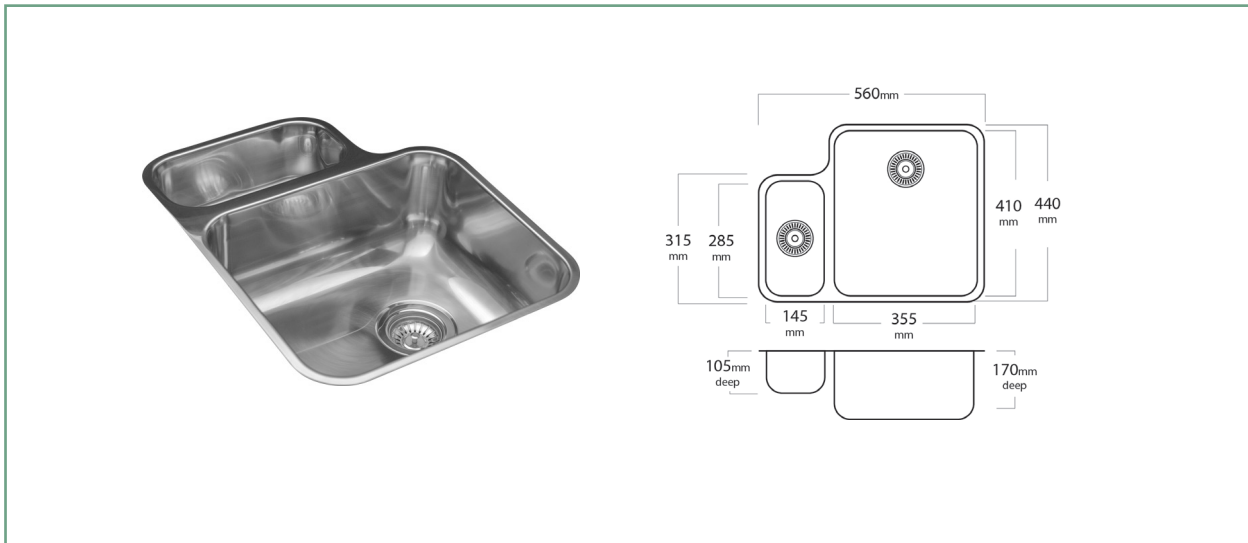

The Mercer EC Series stainless steel sinks are a seamless pressed bowl manufactured in NZ.

The EC Romano double bowl comes standard with a 90mm round basket waste, main bowl overflow is optional.

A range of matching accessories are also available for the Romano including a food board, dishrack, and drainer tray.

A right hand option is also available.

SPECIFICATIONS

Code: EC201L

Bowl size: 145 x 285 x 105mm + 355 x 410 x 170mm with 30mm bridge

Bowl configuration: Bowl & 1/4

Overall size: 560 x 440 x 170mm

Material: Stainless steel

Installation: Top mount, Undermount, Weld in

FEATURES

2 x 90mm round basket waste

Overflow 15l/m capacity

50mm Corner radius

15mm Flat flange

Reversible

Small bowl on the left