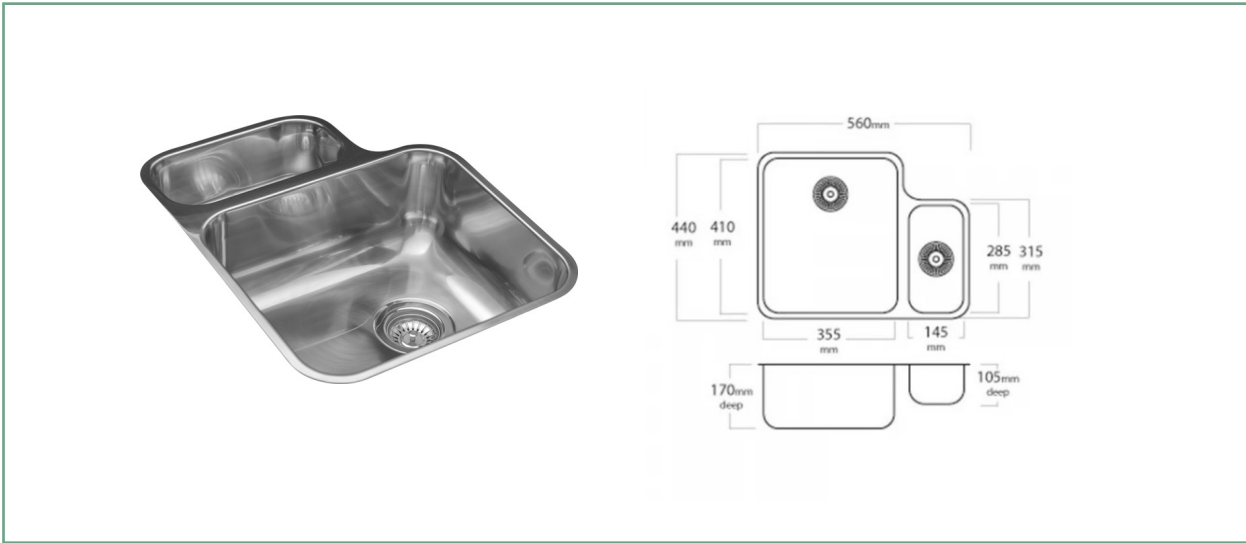

EC201R ROMANO 1 & 3/4 DOUBLE BOWL, RIGHT HAND

The Mercer EC Series stainless steel sinks are a seamless pressed bowl manufactured in NZ.

The EC Romano double bowl comes standard with a 90mm round basket waste, main bowl overflow is optional.

A range of matching accessories are also available for the Romano including a food board, dishrack, and drainer tray.

A left hand option is also available.

SPECIFICATIONS

Code: EC201R

Bowl size: 145 x 285 x 105mm + 355 x 410 x 170mm with 30mm bridge

Bowl configuration: Bowl & 1/4

Overall size: 560 x 440 x 170mm

Material: Stainless steel

Installation: Top mount, Undermount, Weld in

FEATURES

2 x 90mm round basket waste

Overflow 15l/m capacity

50mm Corner radius