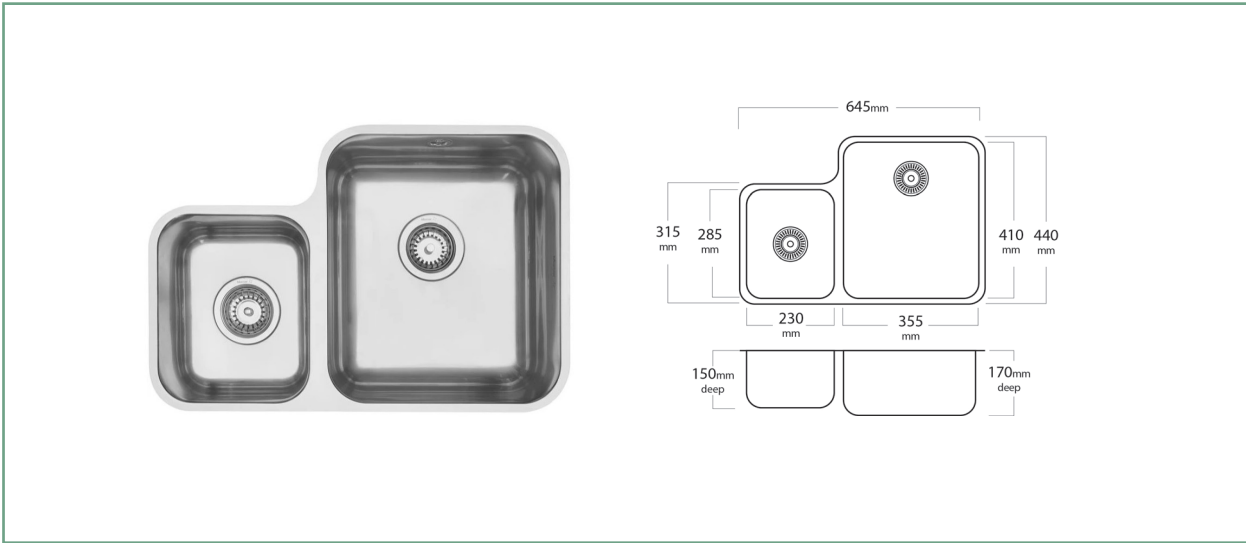

EC201L PALIO 1 & 3/4 DOUBLE BOWL, LEFT HAND

The Mercer EC Series stainless steel sinks are a seamless pressed bowl manufactured in NZ.

The EC Palio double bowl comes standard with a 90mm round basket waste, main bowl overflow is optional.

A range of matching accessories are also available for the Palio including a food board, dishrack, and drainer tray.

There is a right hand option also available.

SPECIFICATIONS

Code: EC202L

Bowl size: 230 x 285 x 150mm + 355 x 410 x 170mm with 30mm bridge

Bowl configuration: Bowl & 2/3

Overall size: 645 x 440 x 170mm

Material: Stainless steel

Installation: Top mount, Undermount, Weld in

FEATURES

2 x 90mm round basket waste

Overflow 15l/m capacity

50mm Corner radius

15mm Flat flange

Reversible

Small bowl on the left

ASSOCIATED PRODUCTS

AD024
Dishracks

AC050
Colanders

AF143
Chopping Boards