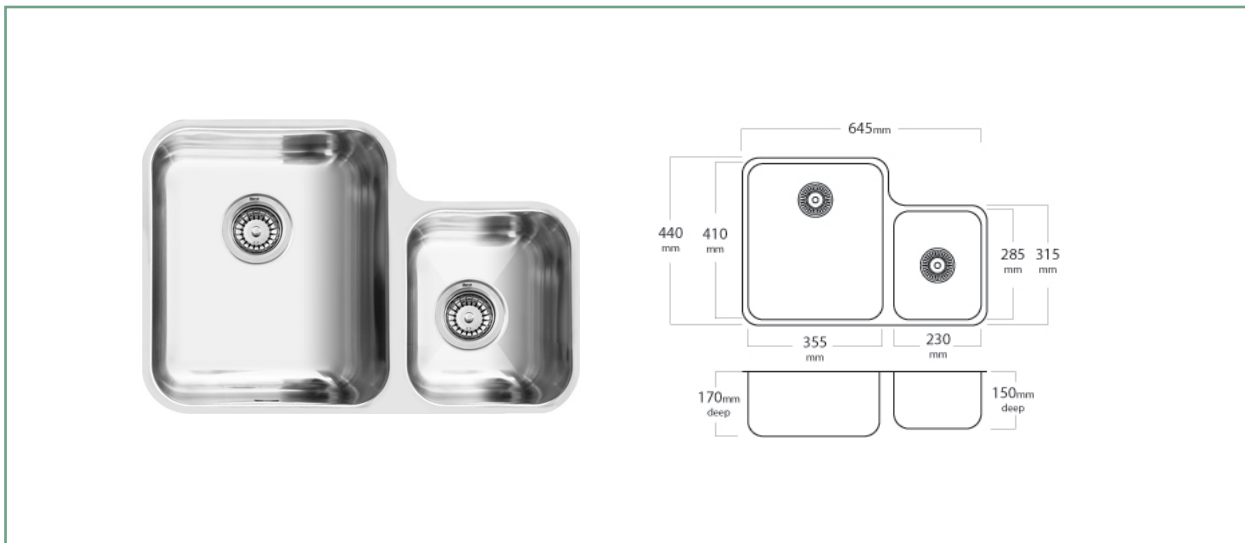

EC202R PALIO 1 & 3/4 DOUBLE BOWL, RIGHT HAND

The Mercer EC Series stainless steel sinks are a seamless pressed bowl manufactured in NZ.

The EC Palio double bowl comes standard with a 90mm round basket waste, main bowl overflow is optional.

A range of matching accessories are also available for the Palio including a food board, dishrack, and drainer tray.

There is a left hand option also available.

SPECIFICATIONS

Code: EC202R

Bowl size: 230 x 285 x 150mm + 355 x 410 x 170mm with 30mm bridge

Bowl configuration: Bowl & 2/3

Overall size: 645 x 440 x 170mm

Material: Stainless steel

Installation: Top mount, Undermount, Weld in

FEATURES

2 x 90mm round basket waste

Overflow 15l/m capacity

50mm Corner radius

15mm Flat flange

Reversible

Small bowl on the right

ASSOCIATED PRODUCTS

AD024
Dishracks

AC050
Colanders

AF143
Chopping Boards