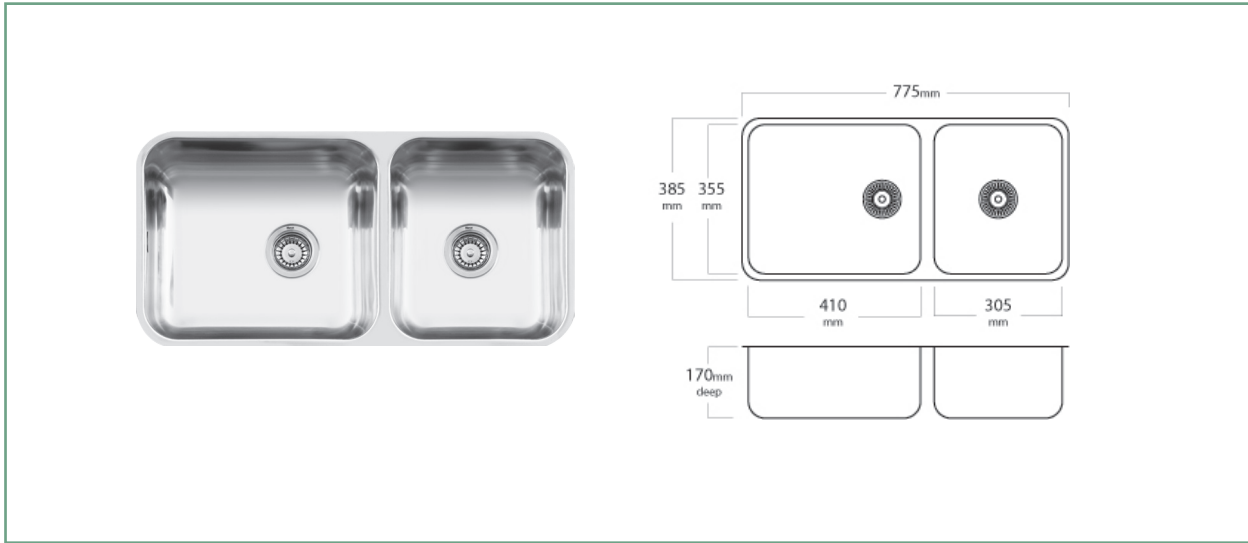

The Mercer EC Series stainless steel sinks are a seamless pressed bowl manufactured in NZ.

The EC Taglio double bowl is reversible and comes standard with a 90mm round basket waste, overflow is optional.

A range of matching accessories are also available for the Taglio including a food board, dishrack, and drainer tray.

### SPECIFICATIONS

**Code:** EC204

**Bowl size:** 410 x 355 x 170mm + 305 x 355 x 170mm with 30mm bridge

**Bowl configuration:** Bowl & 3/4

**Overall size:** 775 x 385 x 170mm

**Material:** Stainless steel

### FEATURES

2 x 90mm round basket waste

Overflow 15l/m capacity

50mm Corner radius

15mm Flat flange

Reversible

Small bowl on the right