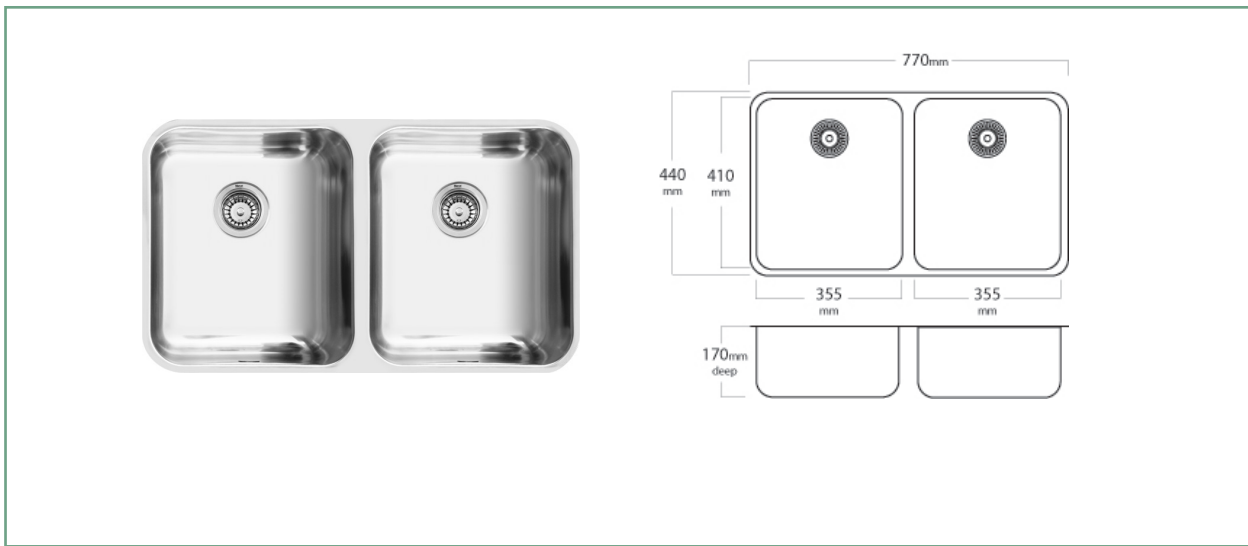

EC205 PICCO DOUBLE BOWL

The Mercer EC Series stainless steel sinks are a seamless pressed bowl manufactured in NZ.

The EC Picco double bowl comes standard with a 90mm round basket waste, overflow is optional.

A range of matching accessories are also available for the Picco including a food board, dishrack, and drainer tray.

SPECIFICATIONS

Code: EC205

Bowl size: 355 x 410 x 170mm + 355 x 410 x 170mm with 30mm bridge

Bowl configuration: Double bowl

Overall size: 770 x 440 x 170mm

Material: Stainless steel

Installation: Top mount, Undermount, Weld in

FEATURES

2 x 90mm round basket waste

Overflow 15l/m capacity

50mm Corner radius