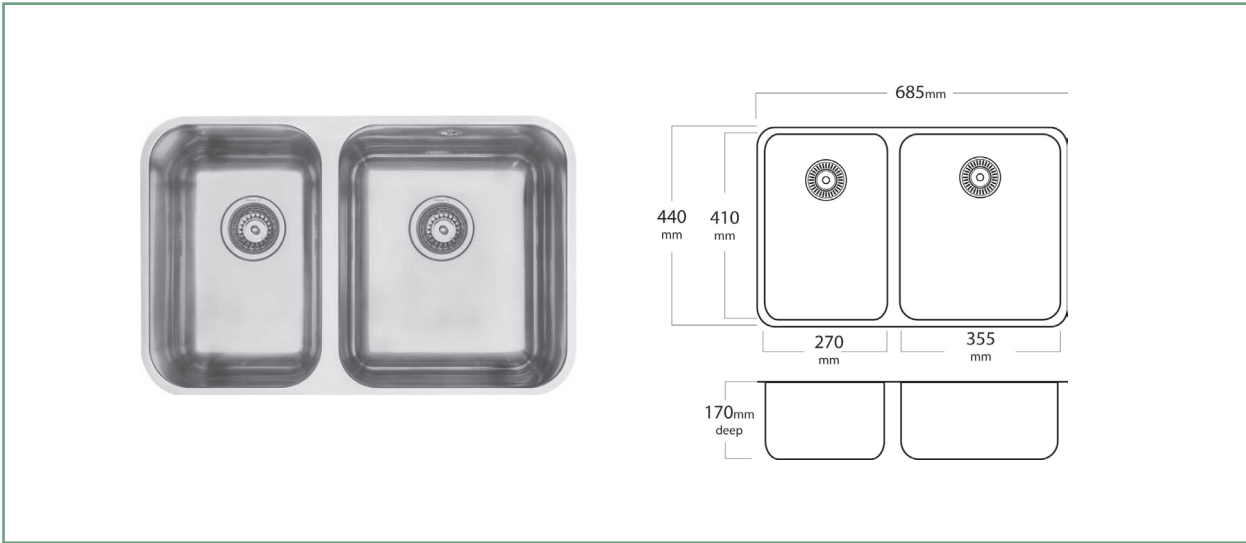

## EC208L STESSO DOUBLE BOWL, LEFT HAND

The Mercer EC Series stainless steel sinks are a seamless pressed bowl manufactured in NZ.

The EC Stesso double bowl comes standard with a 90mm round basket waste, main bowl overflow is optional.

A range of matching accessories are also available for the Stesso including a food board, dishrack, and drainer tray.

There is a right hand option also available.

### SPECIFICATIONS

**Code:** EC208L

**Bowl size:** 270 x 410 x 170mm + 355 x 410 x 170mm with 30mm bridge

**Bowl configuration:** Bowl & 3/4

**Overall size:** 685 x 440 x 170mm

**Material:** Stainless steel

### FEATURES

2 x 90mm round basket waste

Overflow 15l/m capacity

50mm Corner radius

15mm Flat flange

Small bowl on the left